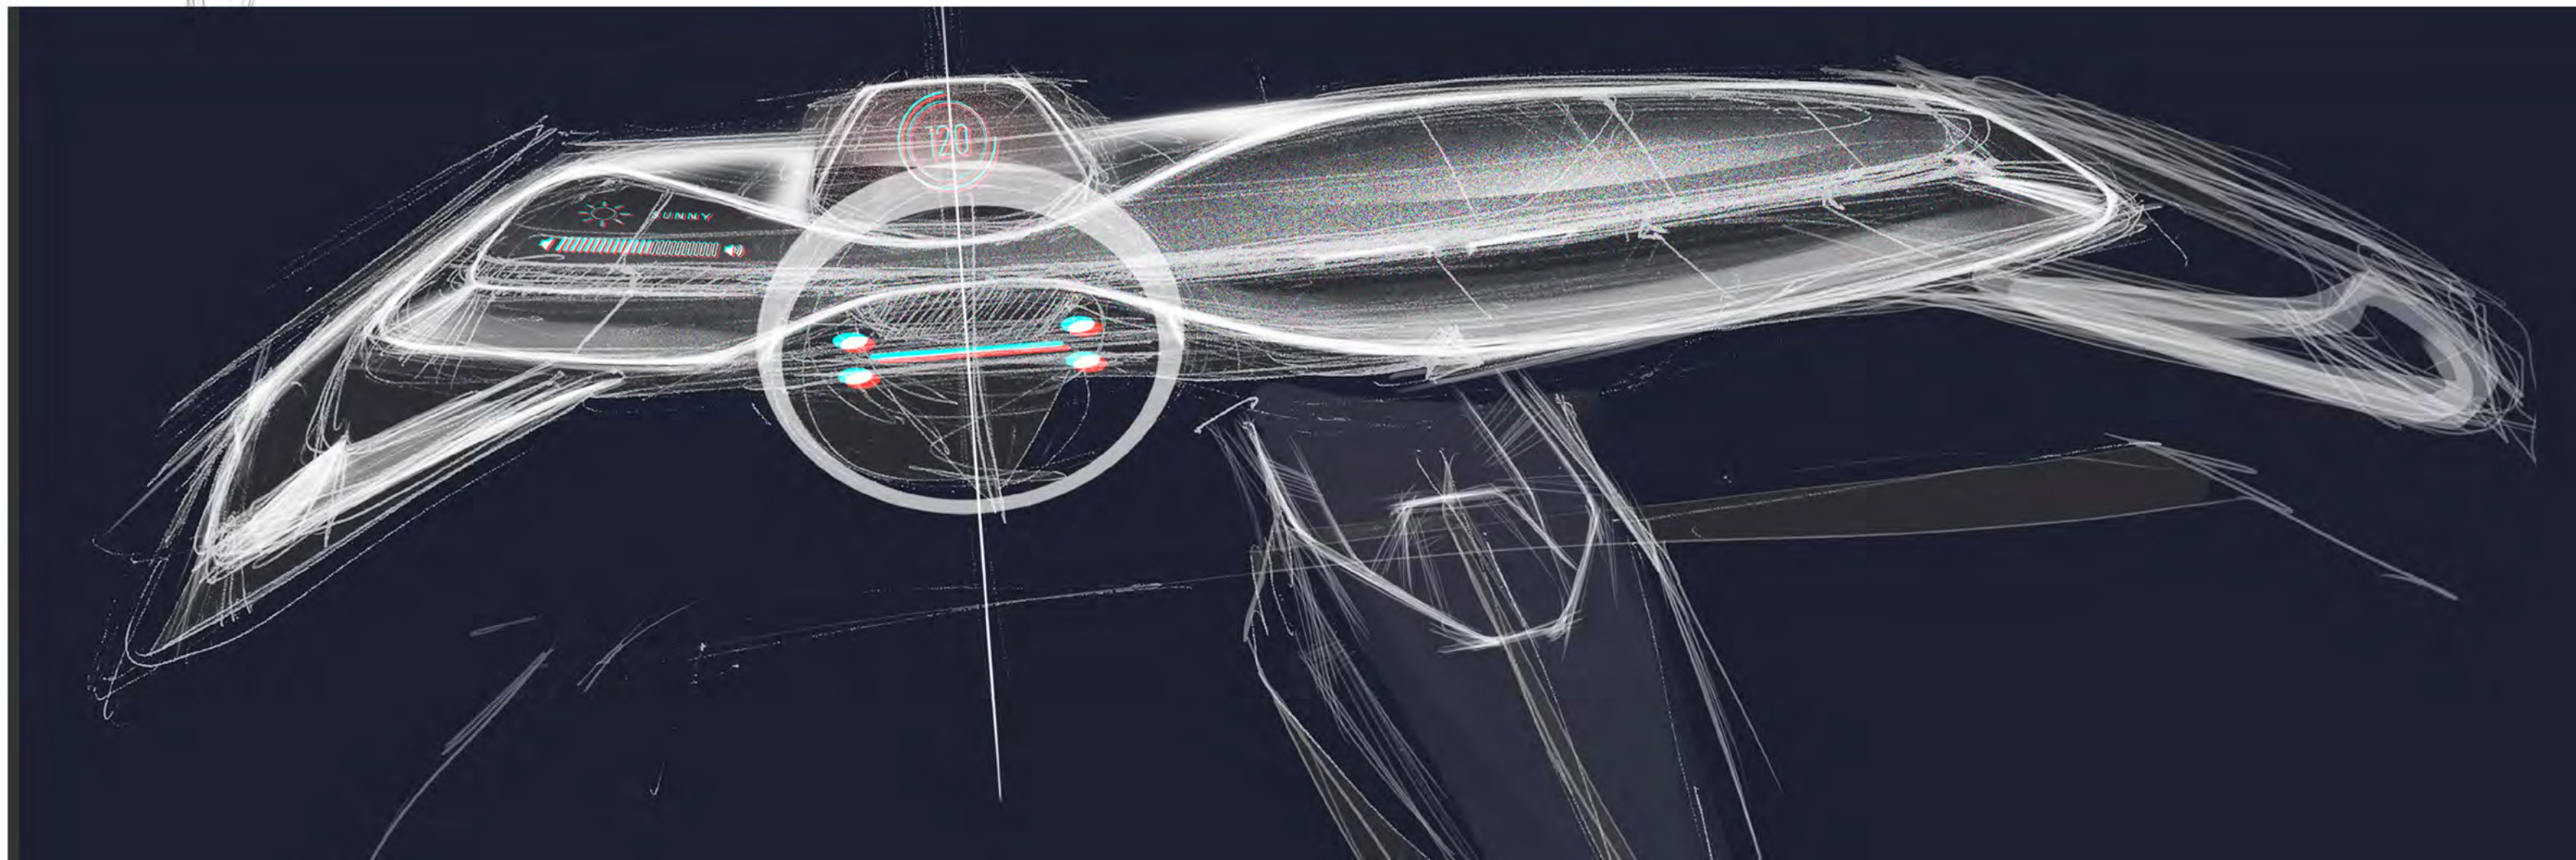

PRISTINE MIRROR FINISH

PARAMETRIC EMBOSSED PATTERN

BOARD

SO • GO

SURFACE
TWISTED

ARCHITECTURE
WRAPPING

DETAIL
SUBTLE / HIDDEN

SPECIAL
PINCHING

KIA IMAGINE CONCEPT

ICONIC KIA' GRILL SHAPE
APPLIED ON THE
-DASHBOARD MAIN STRUCTURE
-STEERING WHEEL

INTERPRETATION OF GRILL
SHAPE

SO • GO

Handle / Remote
 Navigate through
 the panoramic screen
 with multitouch technology