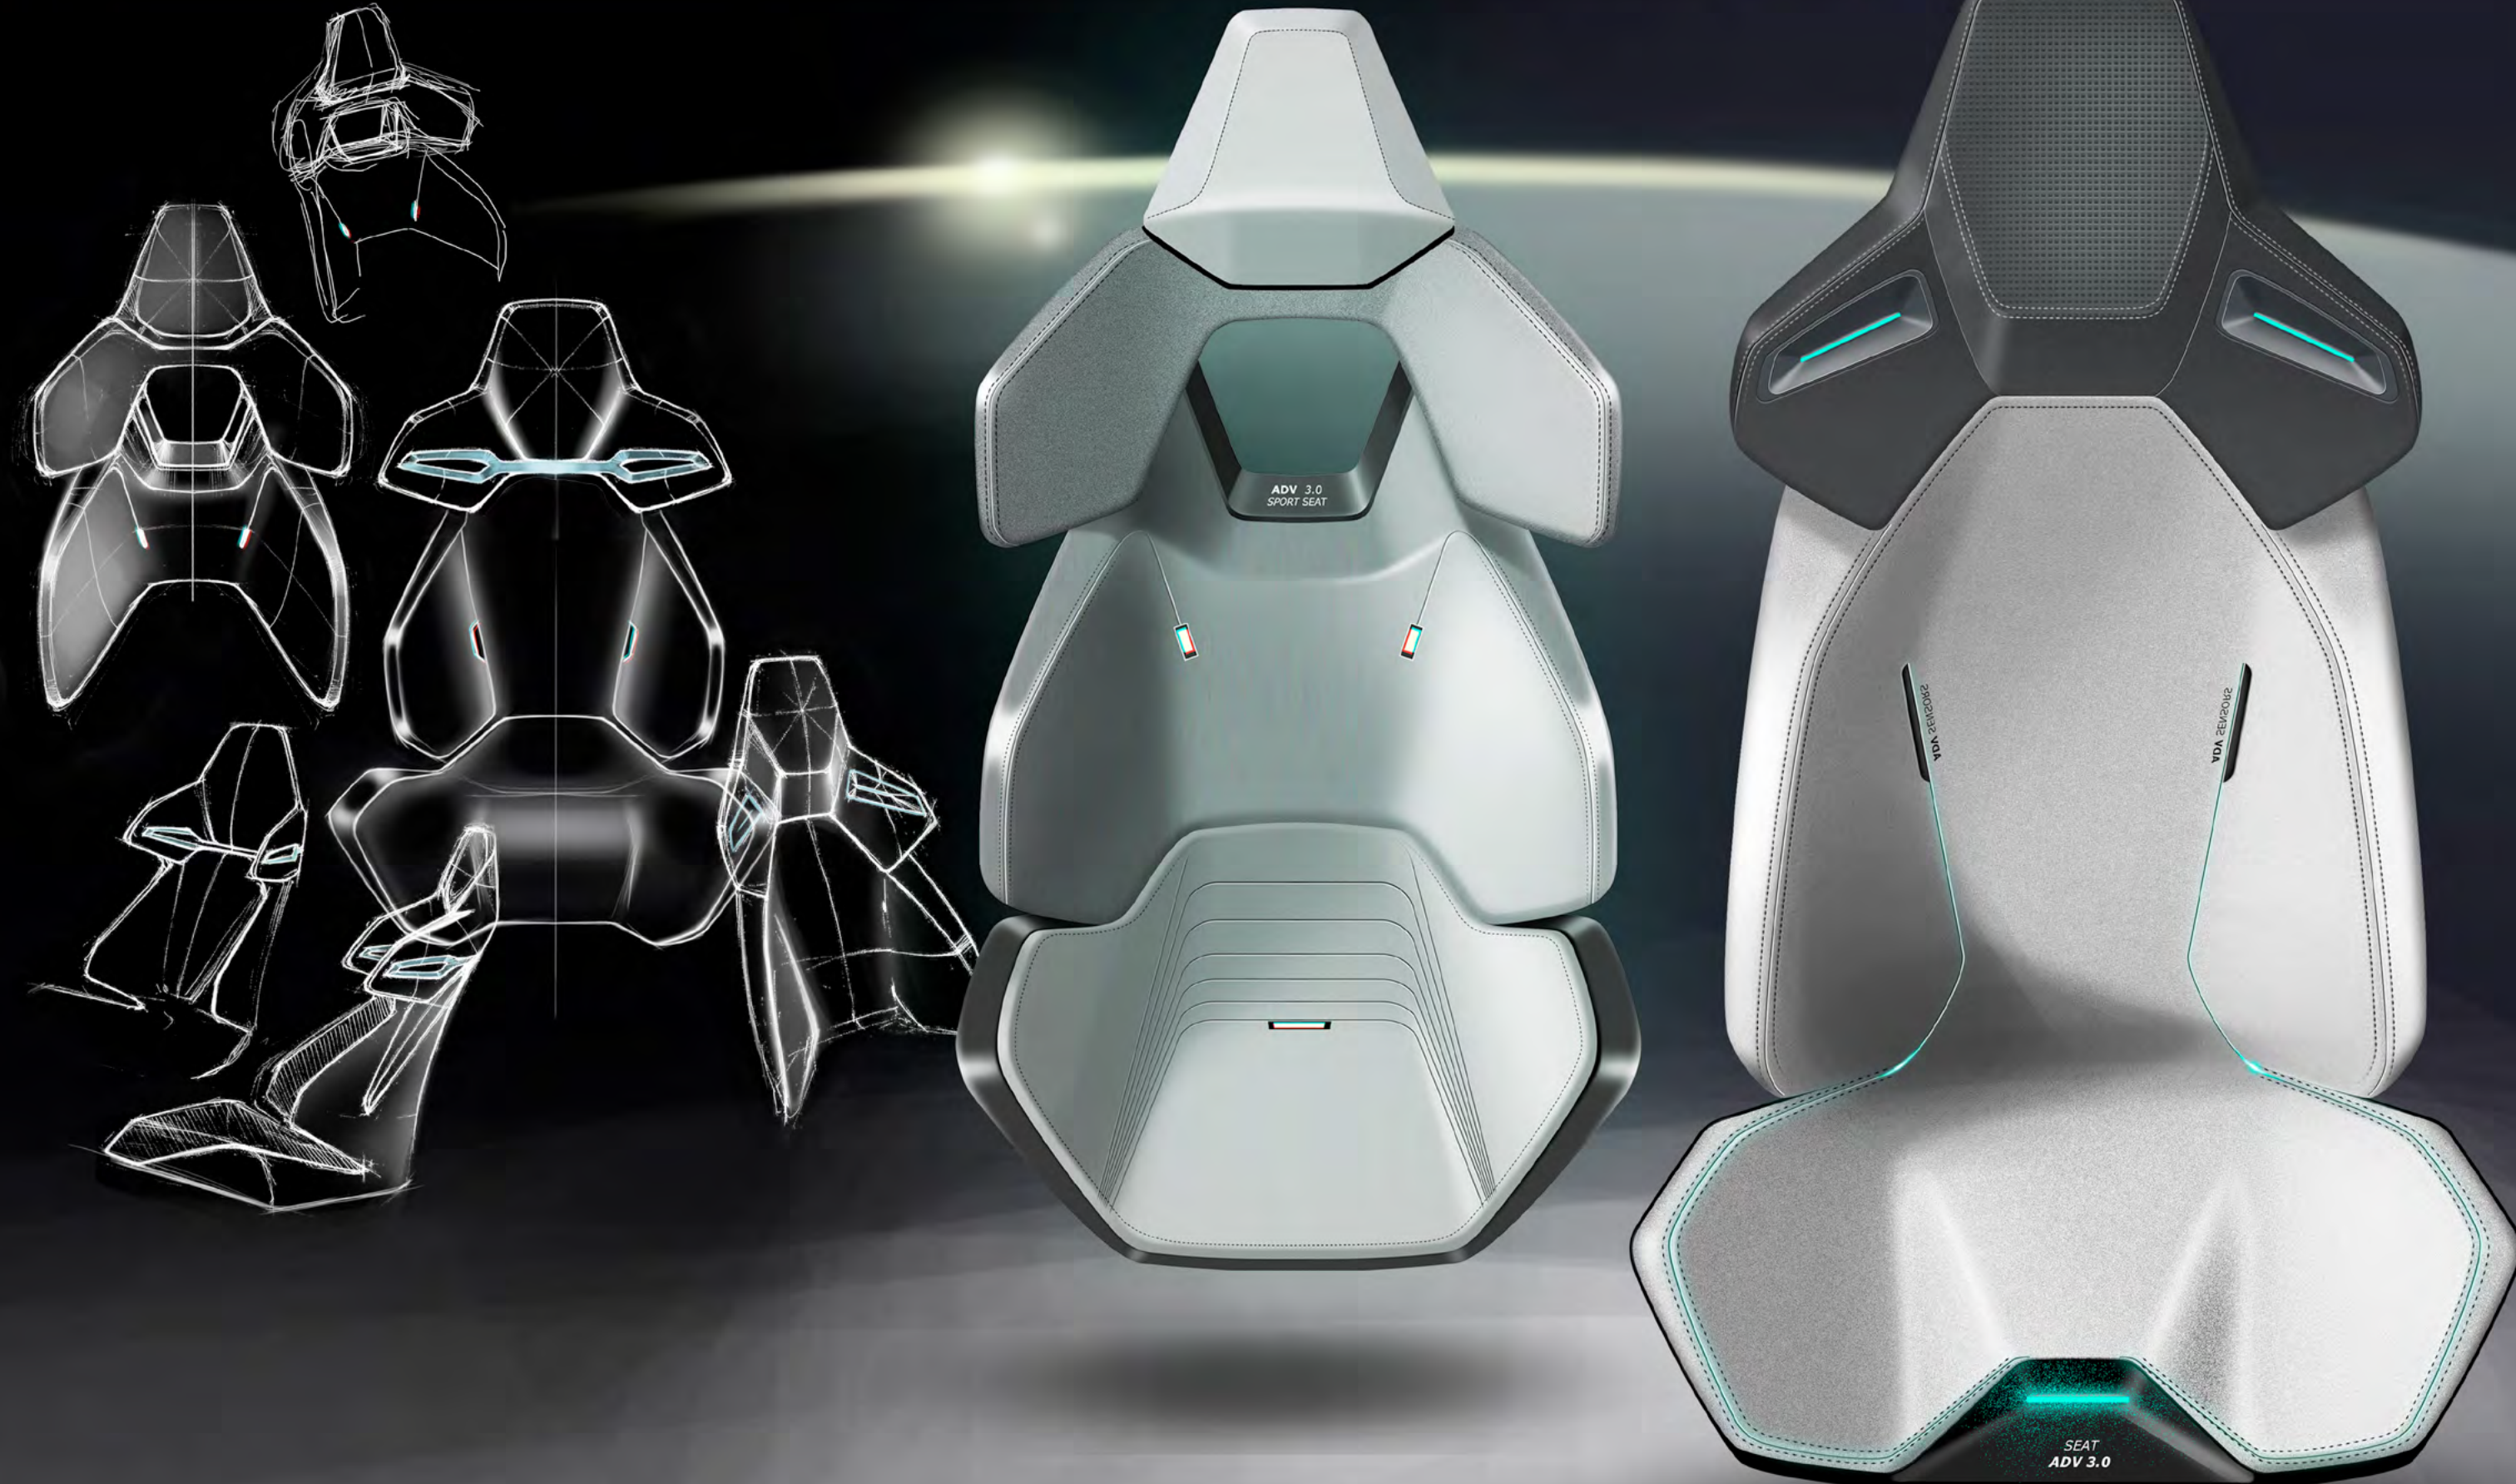

carbon fiber

textile with breathable
property sets
a new generation of
technical fabric

fabric

this new aluminium alloy
sets a new standard
both in a way it performs
and the way it looks

aluminium

raw material
directly extracted from
Earth

DETAIL

HIGH TECH

LUCID

ADV 3.0

cockpit cluster |

thin robust airvents
aluminium finish |

touch ID
floating display |

storage space |

KIA IMAGINE CONCEPT

ICONIC KIA' GRILL SHAPE
APPLIED ON THE
-DASHBOARD MAIN STRUCTURE
-STEERING WHEEL

INTERPRETATION OF GRILL
SHAPE

SO • GO

Handle / Remote
 Navigate through
 the panoramic screen
 with multitouch technology