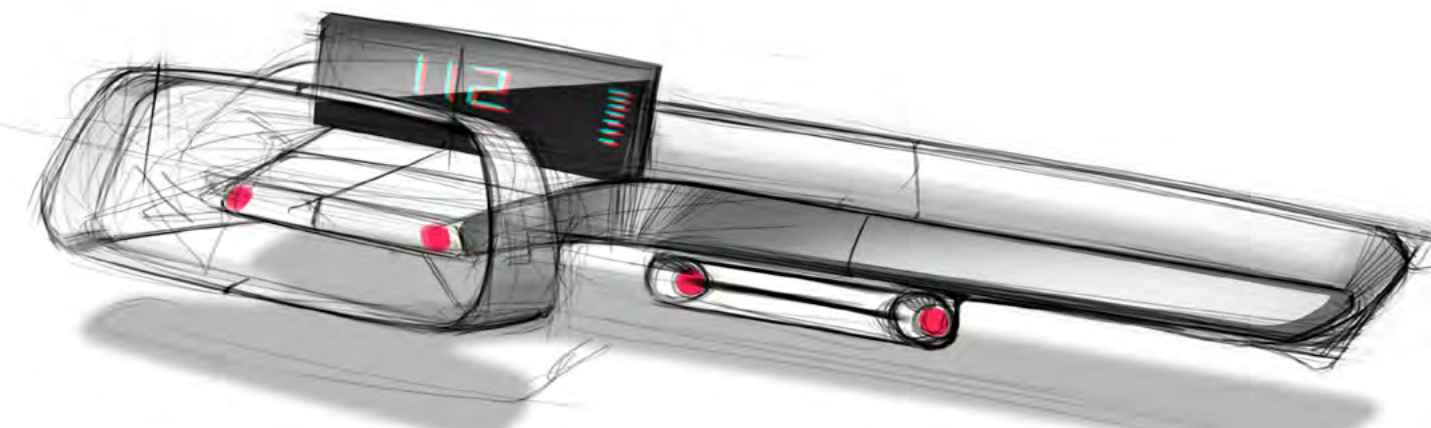

PLAYFUL CITY CAR / SERVICE (RENT)

IN TAIPEI

DASHBOARD
ARCHITECTURE EXPLORATION

IDEATION