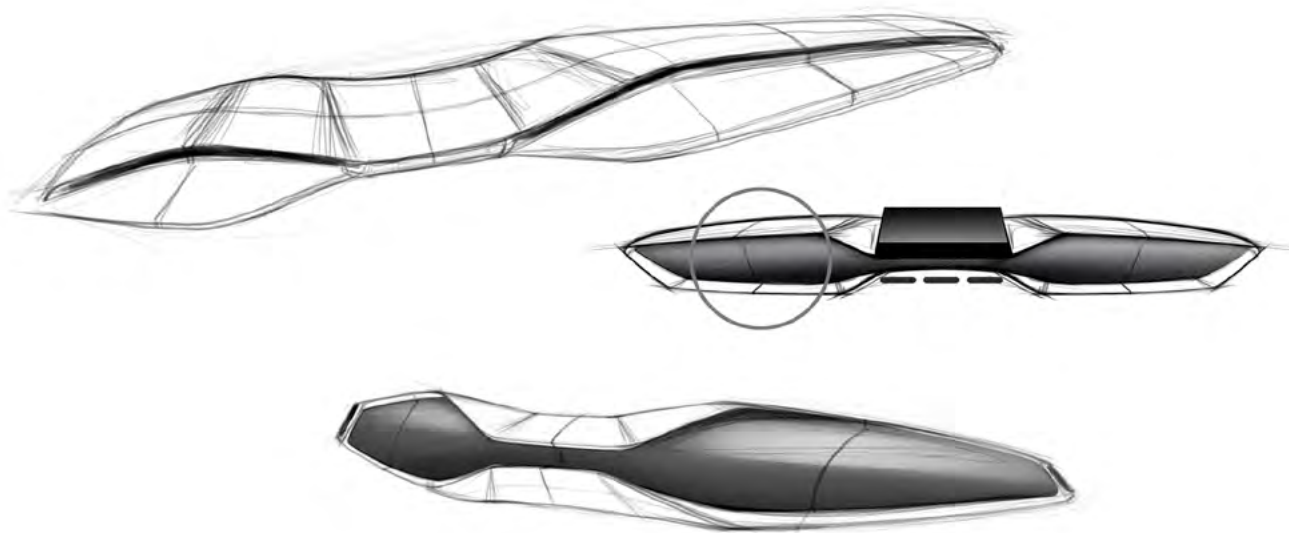

PRISTINE MIRROR FINISH

PARAMETRIC EMBOSSED PATTERN

BOARD

SO • GO

SURFACE
TWISTED

ARCHITECTURE
WRAPPING

DETAIL
SUBTLE / HIDDEN

SPECIAL
PINCHING

KIA IMAGINE CONCEPT

ICONIC KIA' GRILL SHAPE
APPLIED ON THE
-DASHBOARD MAIN STRUCTURE
-STEERING WHEEL

INTERPRETATION OF GRILL
SHAPE

SO • GO

Handle / Remote
 Navigate through
 the panoramic screen
 with multitouch technology