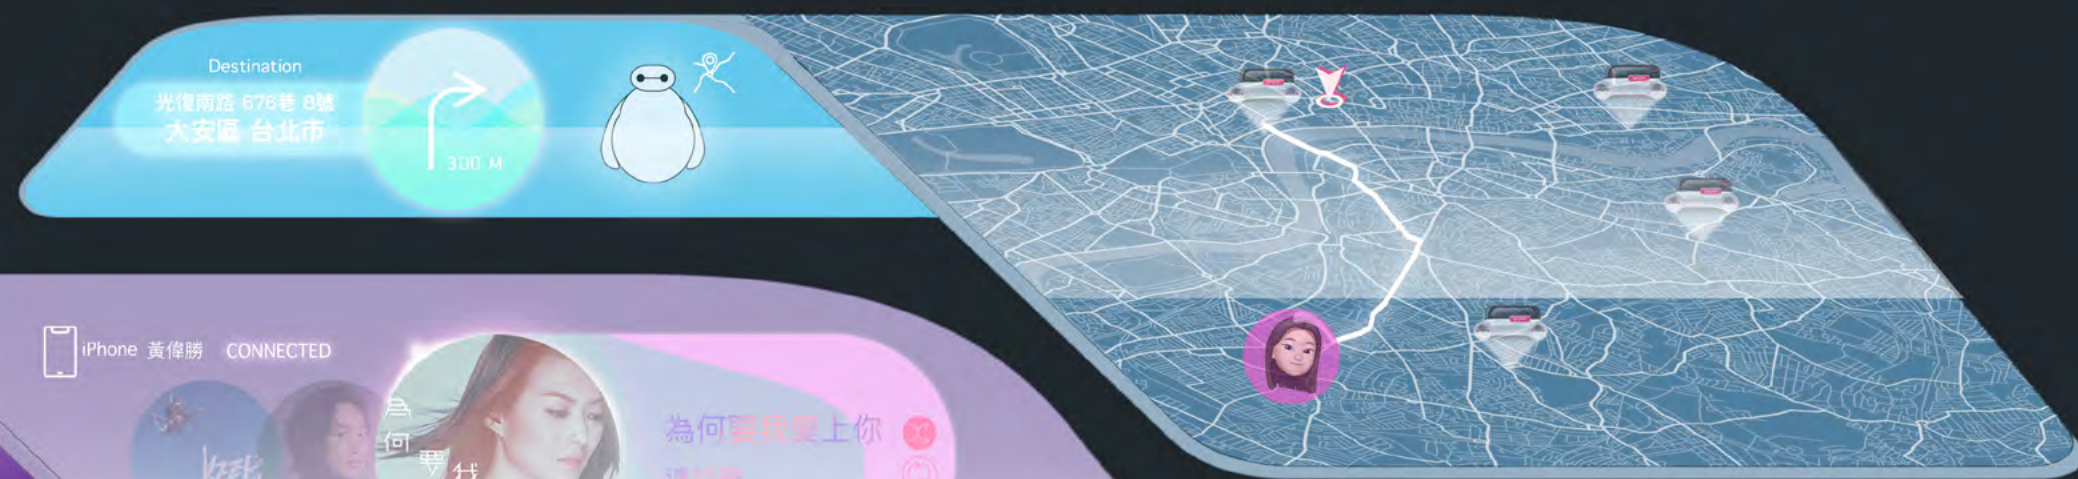

DETAIL
TRANSPARENT

SPECIAL
DRIVING PARTNER

PLAYFUL CITY CAR / SERVICE (RENT)

IN TAIPEI

DASHBOARD
ARCHITECTURE EXPLORATION

IDEATION

INTERACTIVE CONTACT ANIMOJI

CONCAVE UNIBODY
DEVELOPMENT

REFINEMENT

MONOVOLUME FINAL DIRECTION

Gogoro station

U.I

謝謝您選 Gogoro Baymax service

iPhone 黃偉勝 CONNECTED

Online Streaming music platform

KKbox Spotify Apple MUSIC

Interactives bubbles messages

Driving partner Baymax

Animoji contact interactive bubble

Liquid measure gauge

U.X

TERMINAL 2E 桃園機場

Hongkongese in Taipei

polestar