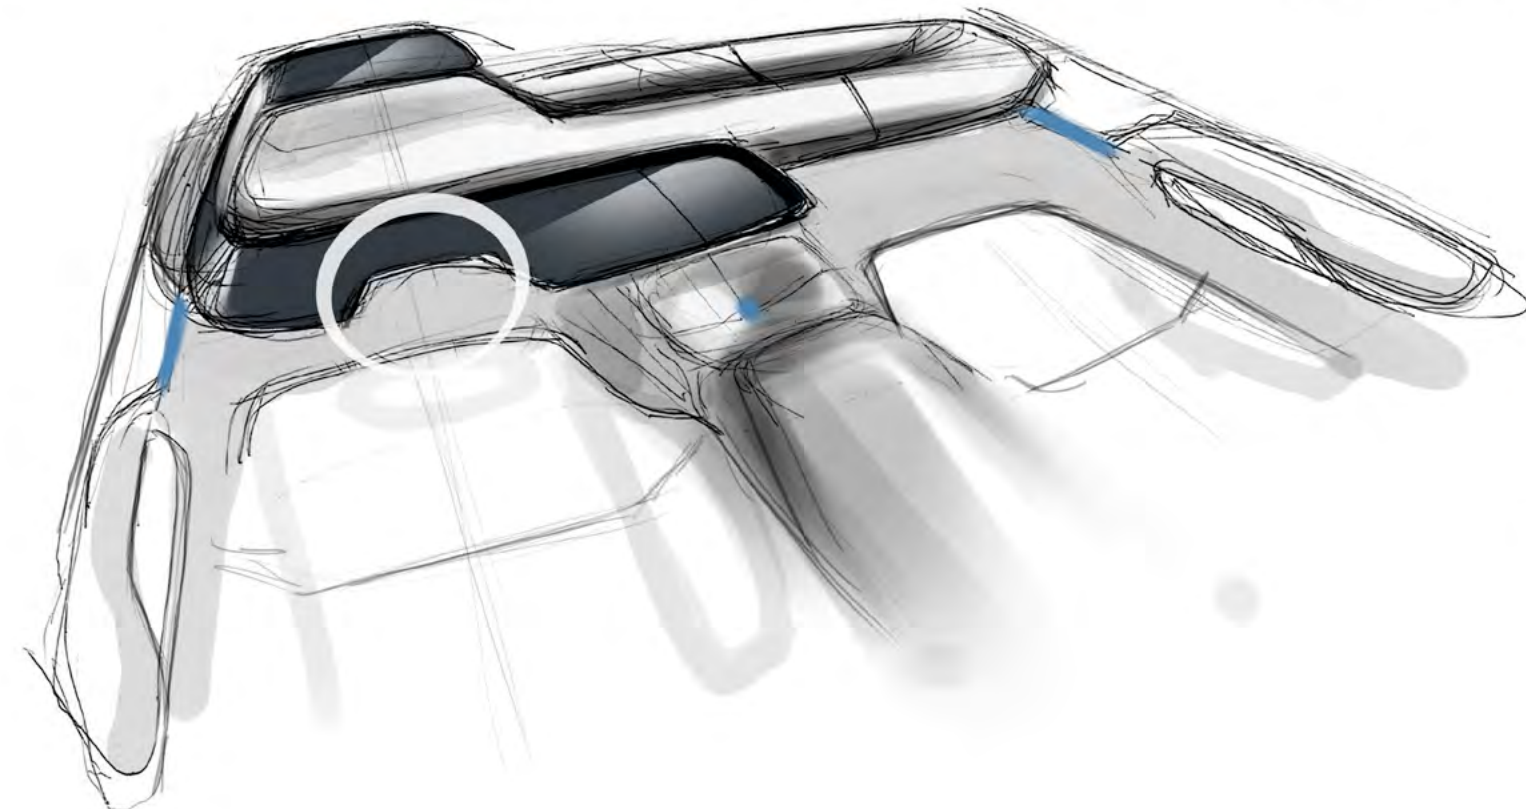

brushed aluminium

3D Print
futur-craft
technology

□
□
□
□
□

perform with technology to compete better

polesar

forward

SURFACE

FLAT

ARCHITECTURE

COMPATIBLE

DETAIL

INDUSTRIAL

SPECIAL

SINGLE PIECE

FACE I.D IS THE KEY TO UNLOCK THE CAR

COMMANDS LAYOUT LIKE A MIXING DECK

SINGLE PIECE DISPLAY TWO SCREENS

FACE I.D AND CAMERA

SMEARED (DIRTY EFFECT) ON ANODIZED ALUMINIUM

Thank you for your time