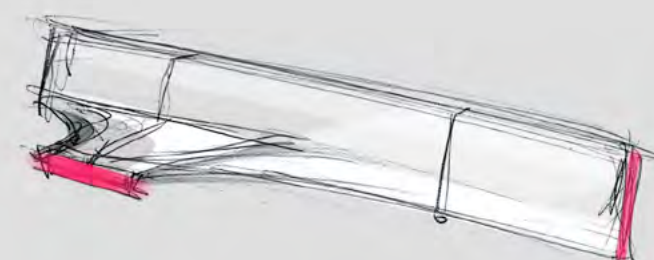

INTERACTIVE CONTACT ANIMOJI