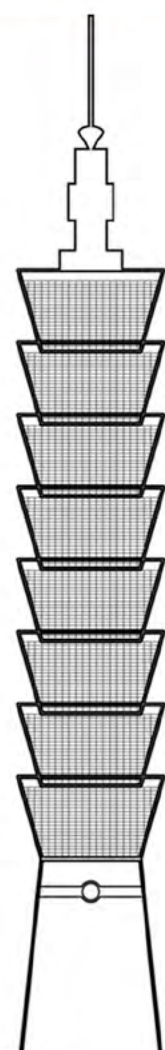

DASHBOARD
ARCHITECTURE EXPLORATION

IDEATION