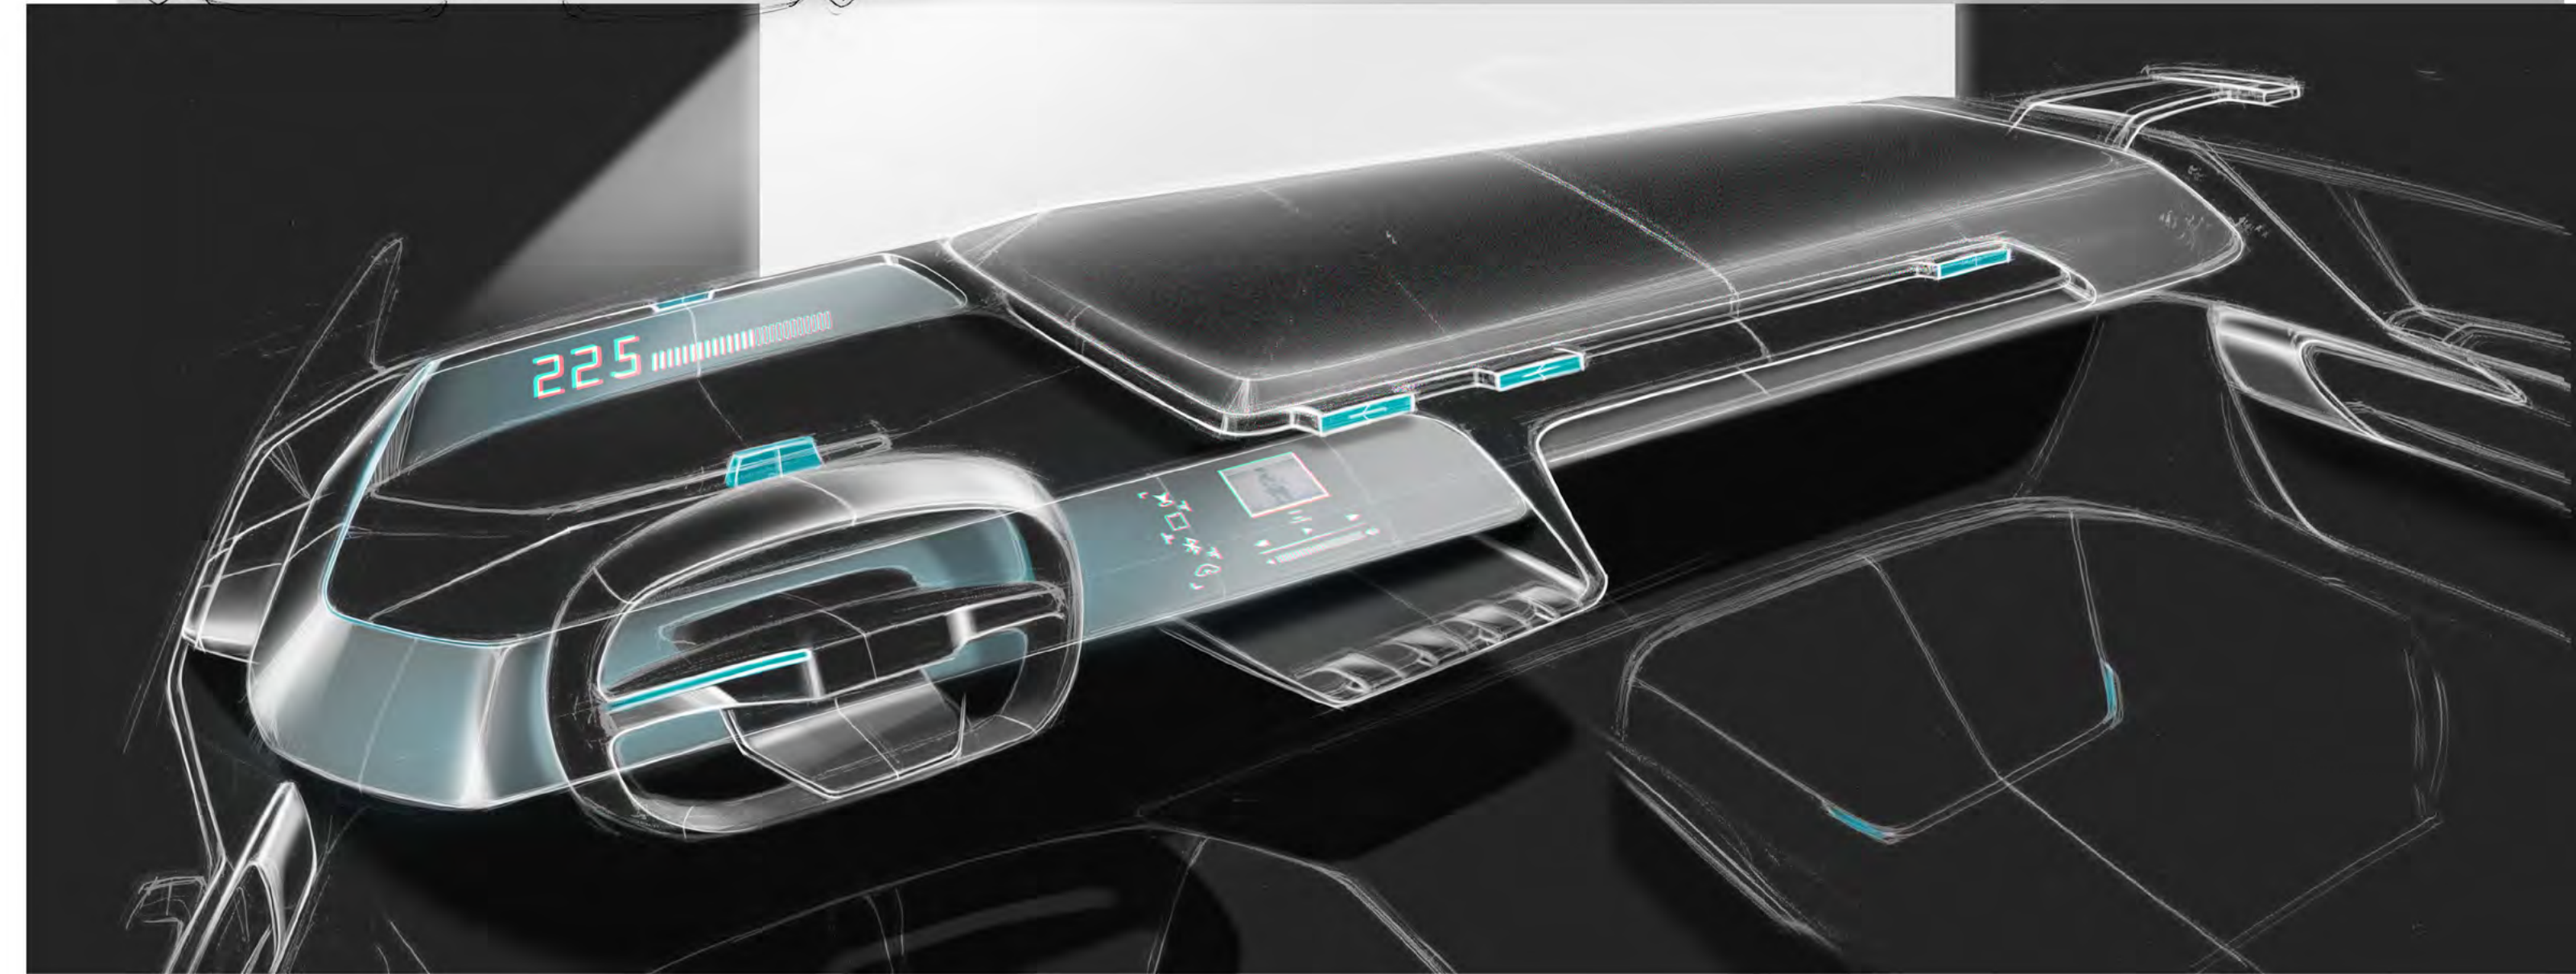

brushed aluminium

3D Print
futur-craft
technology

□
□
□
□
□

perform with technology to compete better

polesar

forward

SURFACE

FLAT

ARCHITECTURE

COMPATIBLE

DETAIL

INDUSTRIAL

SPECIAL

SINGLE PIECE

FACE I.D IS THE KEY TO UNLOCK THE CAR

COMMANDS LAYOUT LIKE A MIXING DECK