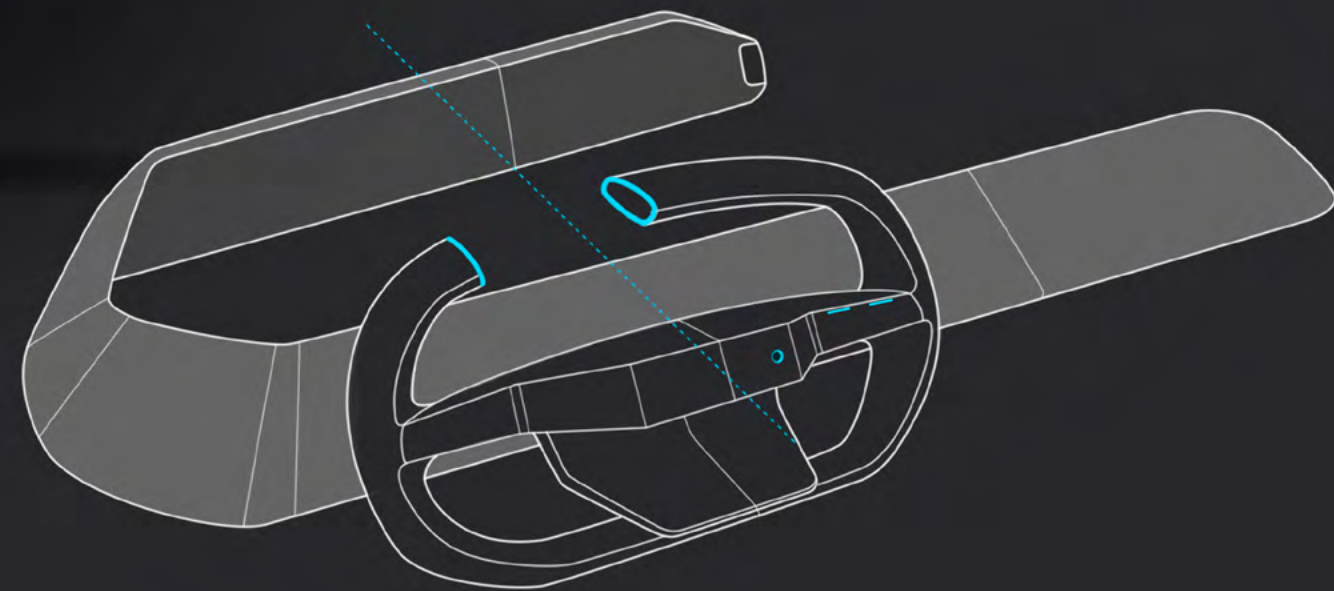

brushed aluminium

3D Print
futur-craft
technology

□
□
□
□
□

perform with technology to compete better

polesar

forward

SURFACE

FLAT

ARCHITECTURE

COMPATIBLE

DETAIL

INDUSTRIAL

SPECIAL

SINGLE PIECE

FACE I.D IS THE KEY TO UNLOCK THE CAR

COMMANDS LAYOUT LIKE A MIXING DECK

SINGLE PIECE DISPLAY TWO SCREENS

FACE I.D AND CAMERA

SMEARED (DIRTY EFFECT) ON ANODIZED ALUMINIUM

Thank you for your time