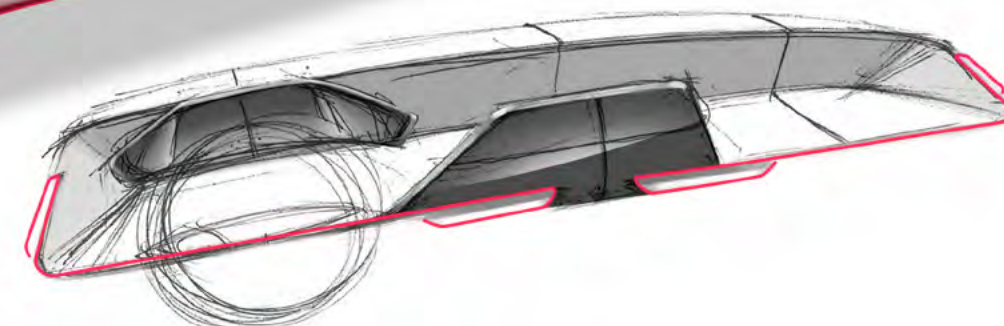

DASHBOARD
ARCHITECTURE EXPLORATION

IDEATION