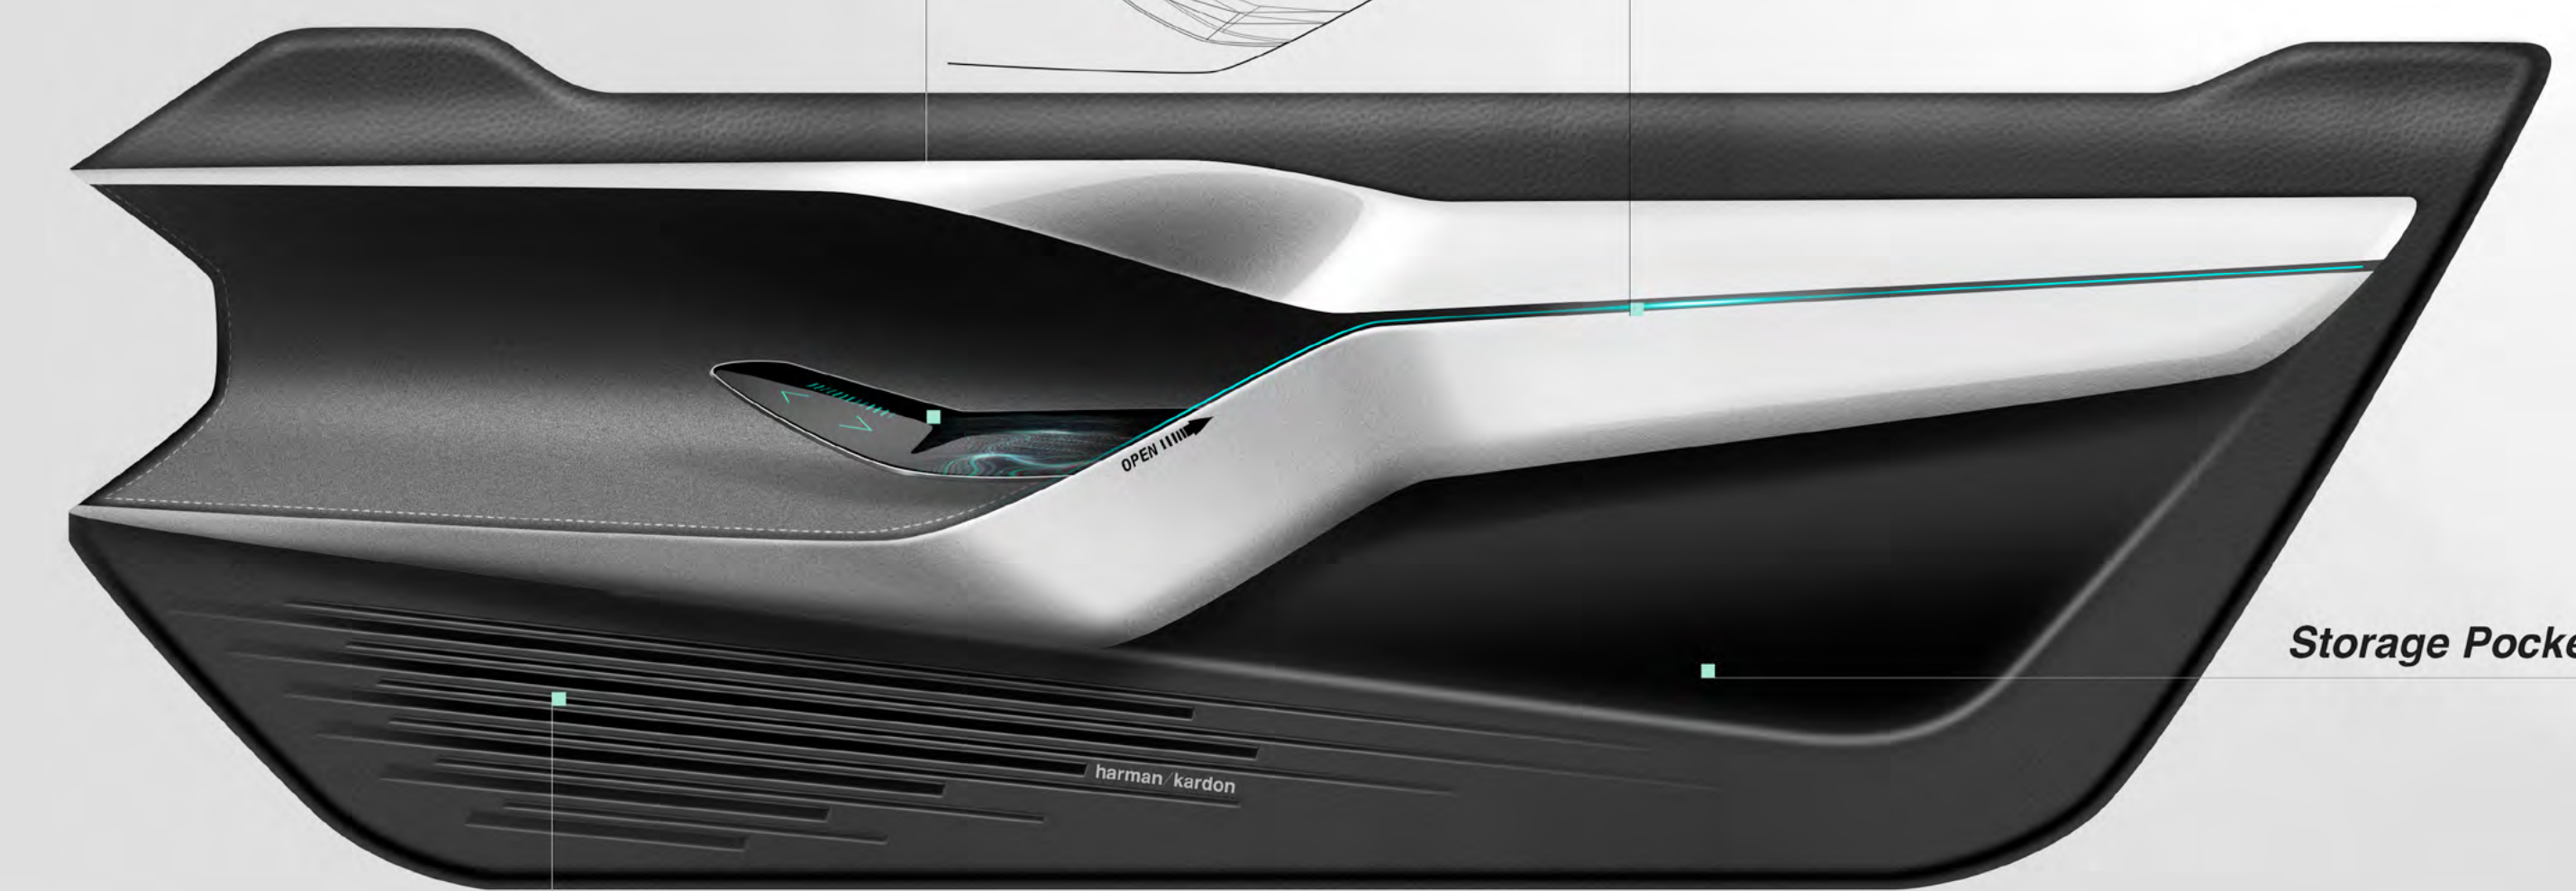

Handle / Remote
Navigate through
the panoramic screen
with multitouch technology

Ambient Light