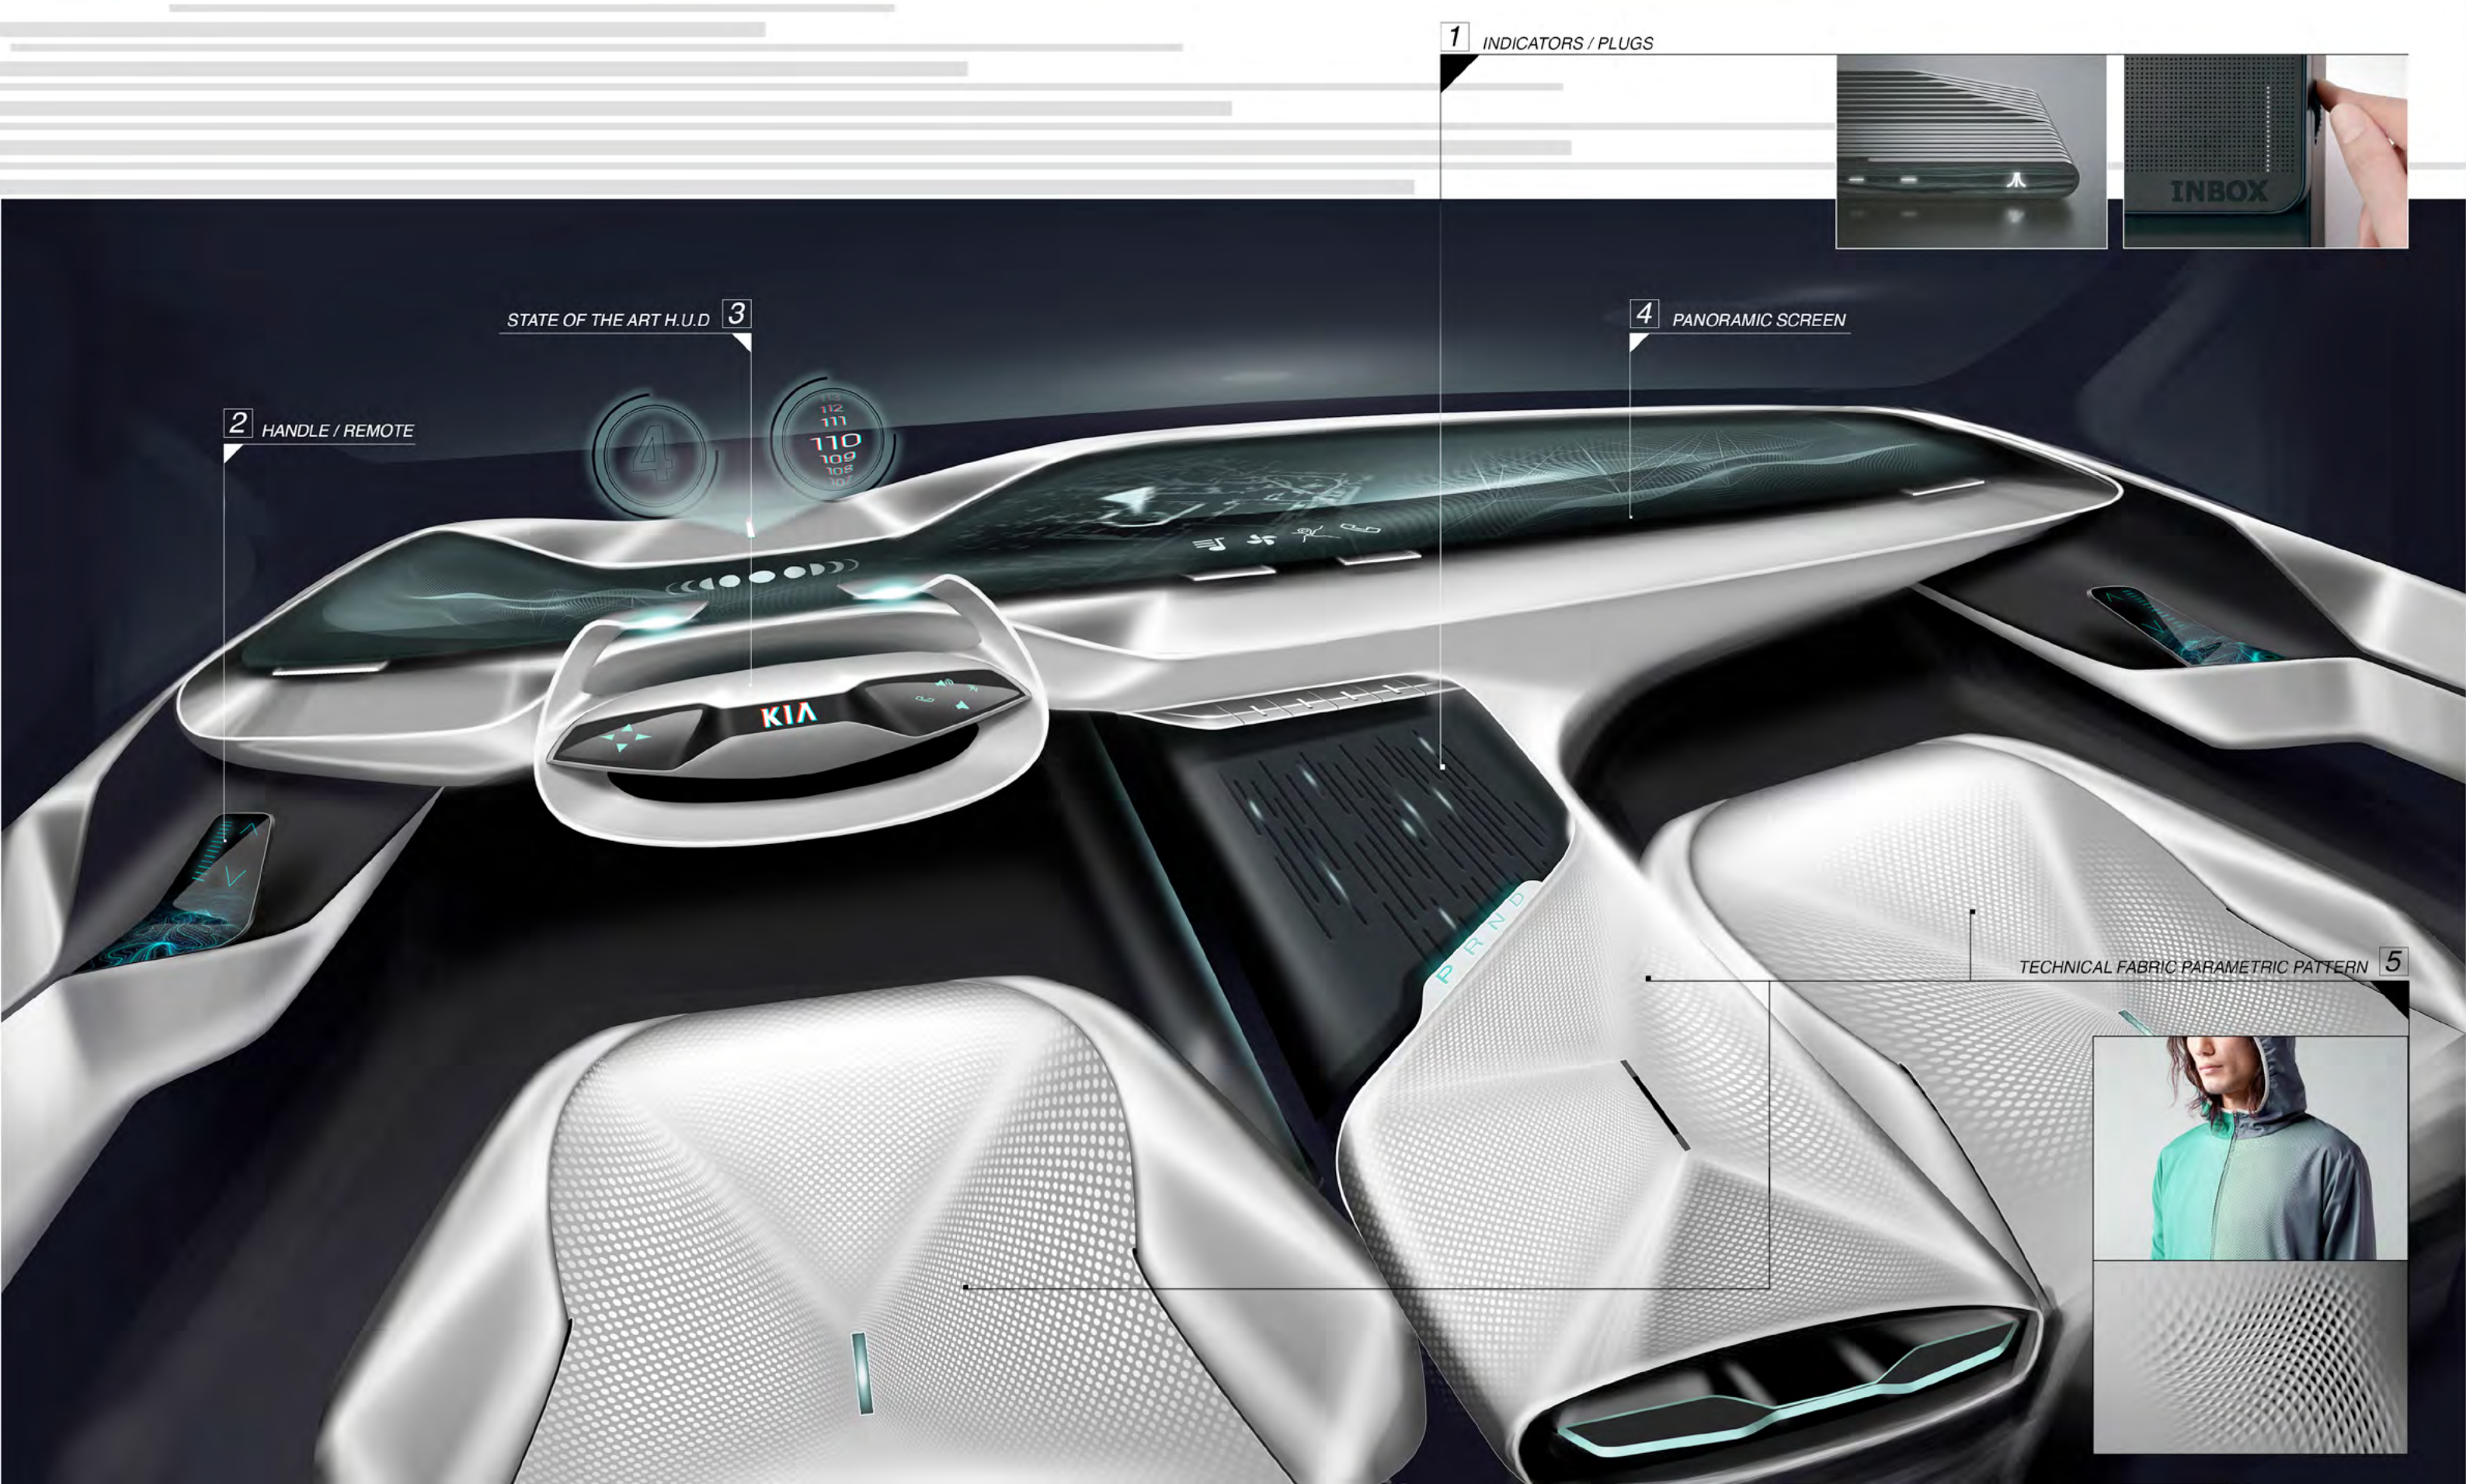

KIA IMAGINE CONCEPT

ICONIC KIA' GRILL SHAPE
APPLIED ON THE
-DASHBOARD MAIN STRUCTURE
-STEERING WHEEL

INTERPRETATION OF GRILL
SHAPE

SO • GO

Handle / Remote
 Navigate through
 the panoramic screen
 with multitouch technology