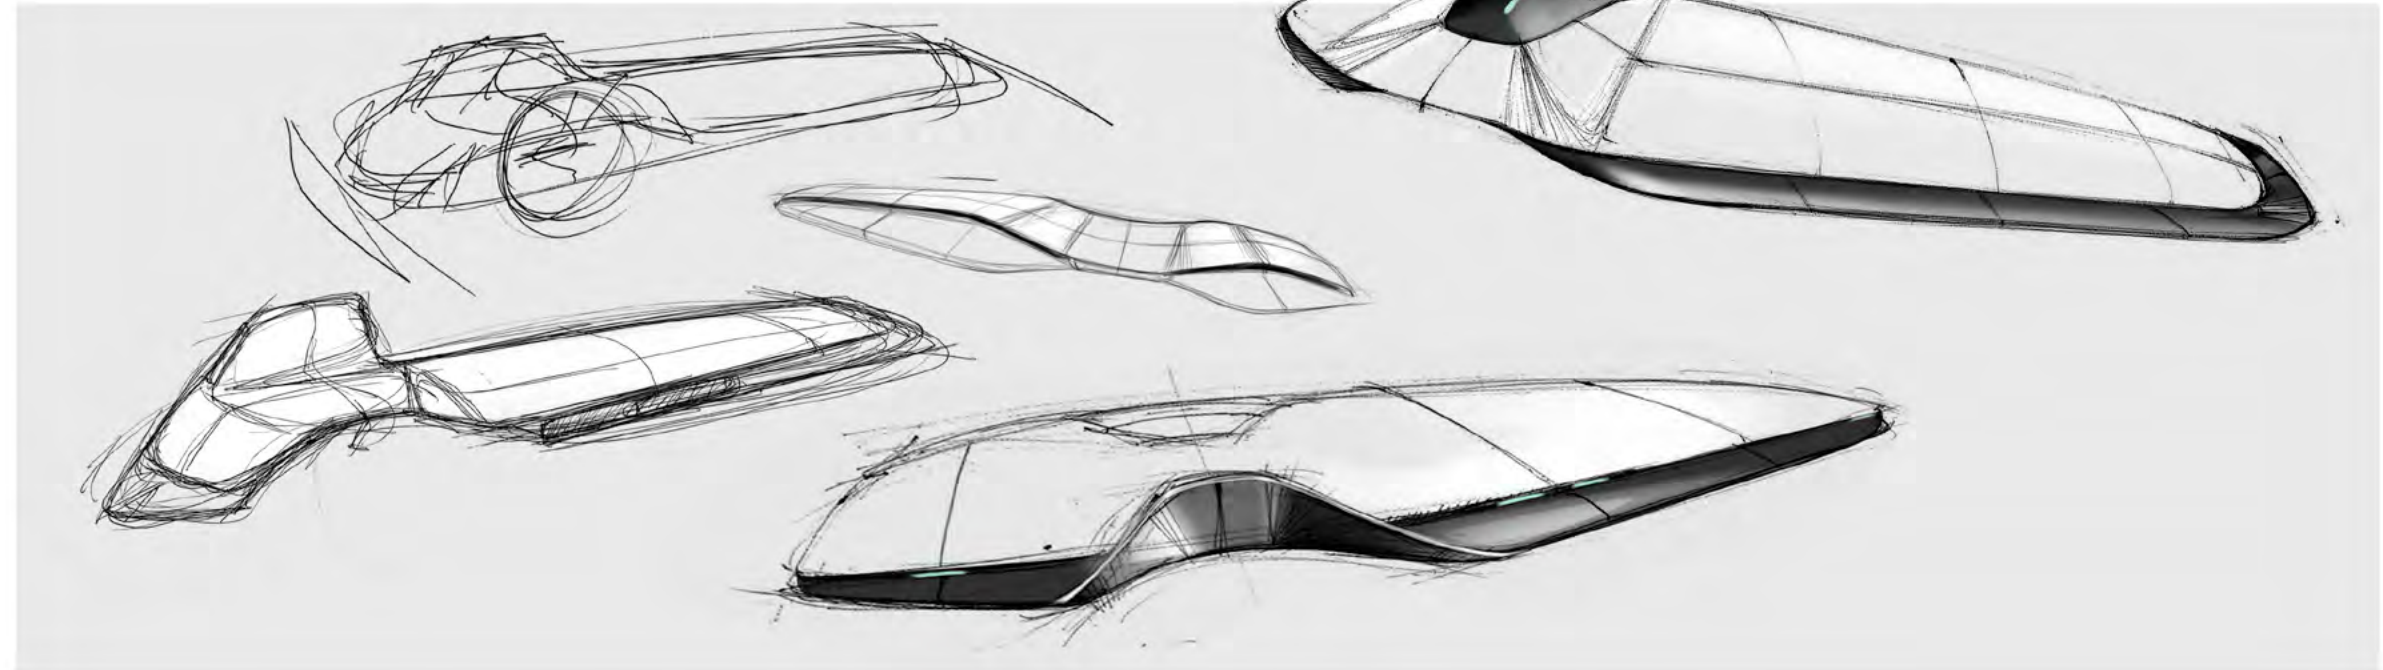

PRISTINE MIRROR FINISH

PARAMETRIC EMBOSSED PATTERN

BOARD

SO • GO

SURFACE
TWISTED

ARCHITECTURE
WRAPPING

DETAIL
SUBTLE / HIDDEN

SPECIAL
PINCHING

KIA IMAGINE CONCEPT

ICONIC KIA' GRILL SHAPE
APPLIED ON THE
-DASHBOARD MAIN STRUCTURE
-STEERING WHEEL

INTERPRETATION OF GRILL
SHAPE

SO • GO

Handle / Remote
 Navigate through
 the panoramic screen
 with multitouch technology