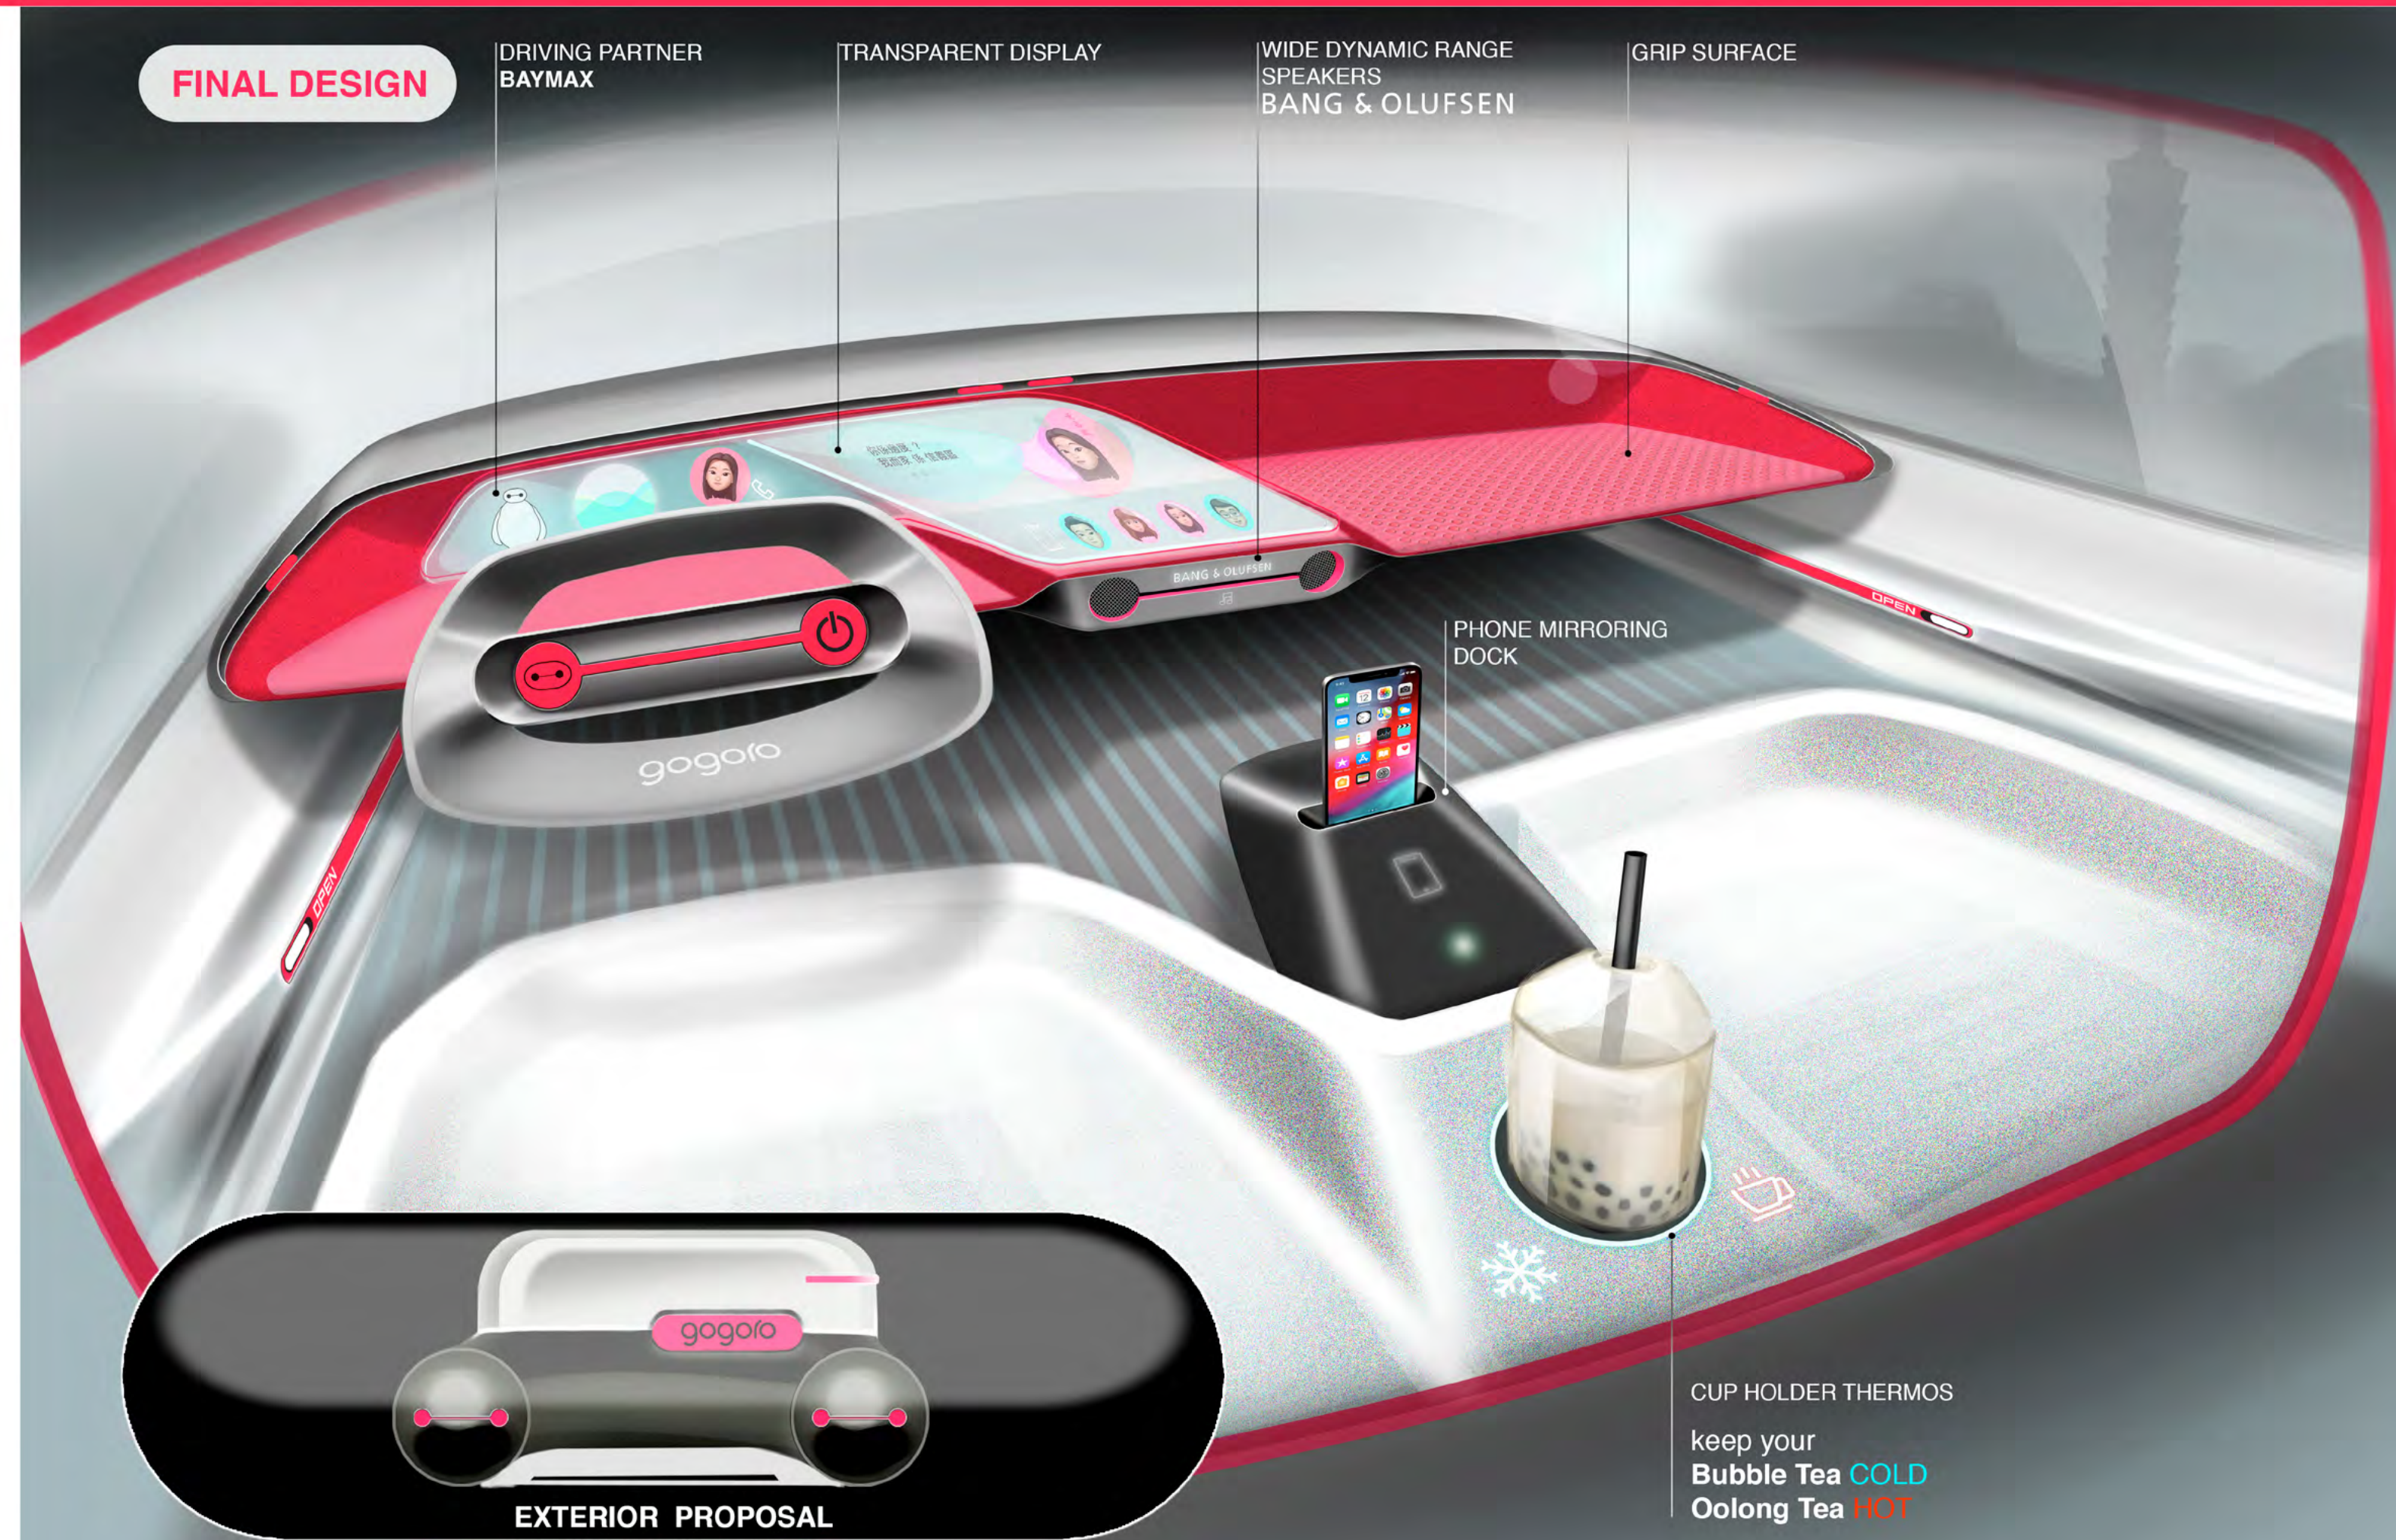

KIA IMAGINE CONCEPT

ICONIC KIA' GRILL SHAPE
APPLIED ON THE
-DASHBOARD MAIN STRUCTURE
-STEERING WHEEL

INTERPRETATION OF GRILL
SHAPE

SO • GO

Handle / Remote
 Navigate through
 the panoramic screen
 with multitouch technology

DETAIL
TRANSPARENT

SPECIAL
DRIVING PARTNER

PLAYFUL CITY CAR / SERVICE (RENT)

IN TAIPEI

DASHBOARD
ARCHITECTURE EXPLORATION

IDEATION

INTERACTIVE CONTACT ANIMOJI

CONCAVE UNIBODY
DEVELOPMENT

REFINEMENT

MONOVOLUME FINAL DIRECTION

Gogoro station

U.I

謝謝您選 Gogoro Baymax service

iPhone 黃偉勝 CONNECTED

Online Streaming music platform

KKbox Spotify Apple MUSIC

Interactives bubbles messages

Driving partner Baymax

Animoji contact interactive bubble

Liquid measure gauge

U.X

TERMINAL 2E 桃園機場

Hongkongese in Taipei

polestar