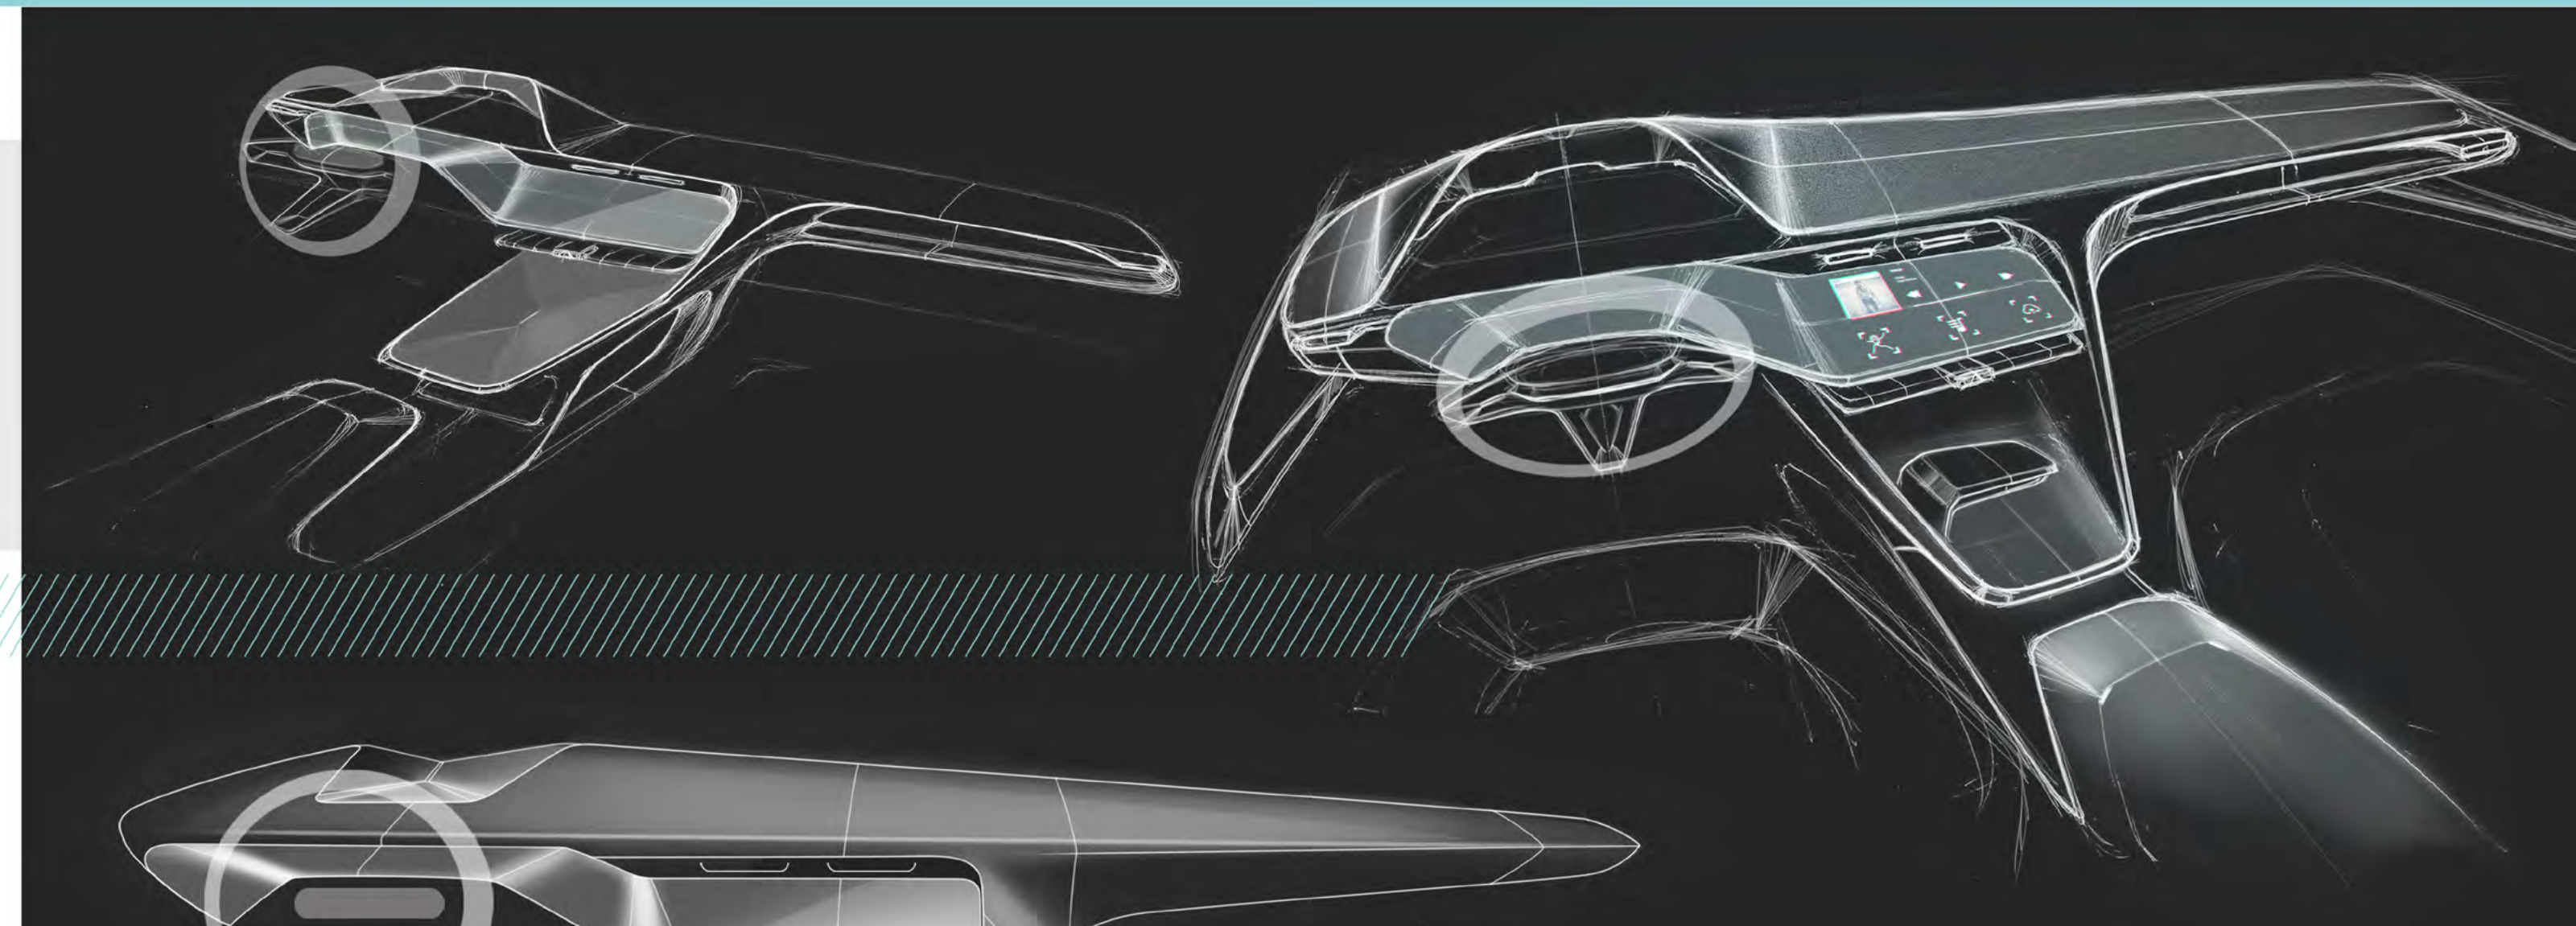

DETAIL

HIGH TECH

LUCID

ADV 3.0

cockpit cluster |

thin robust airvents
aluminium finish |

touch ID
floating display |

storage space |