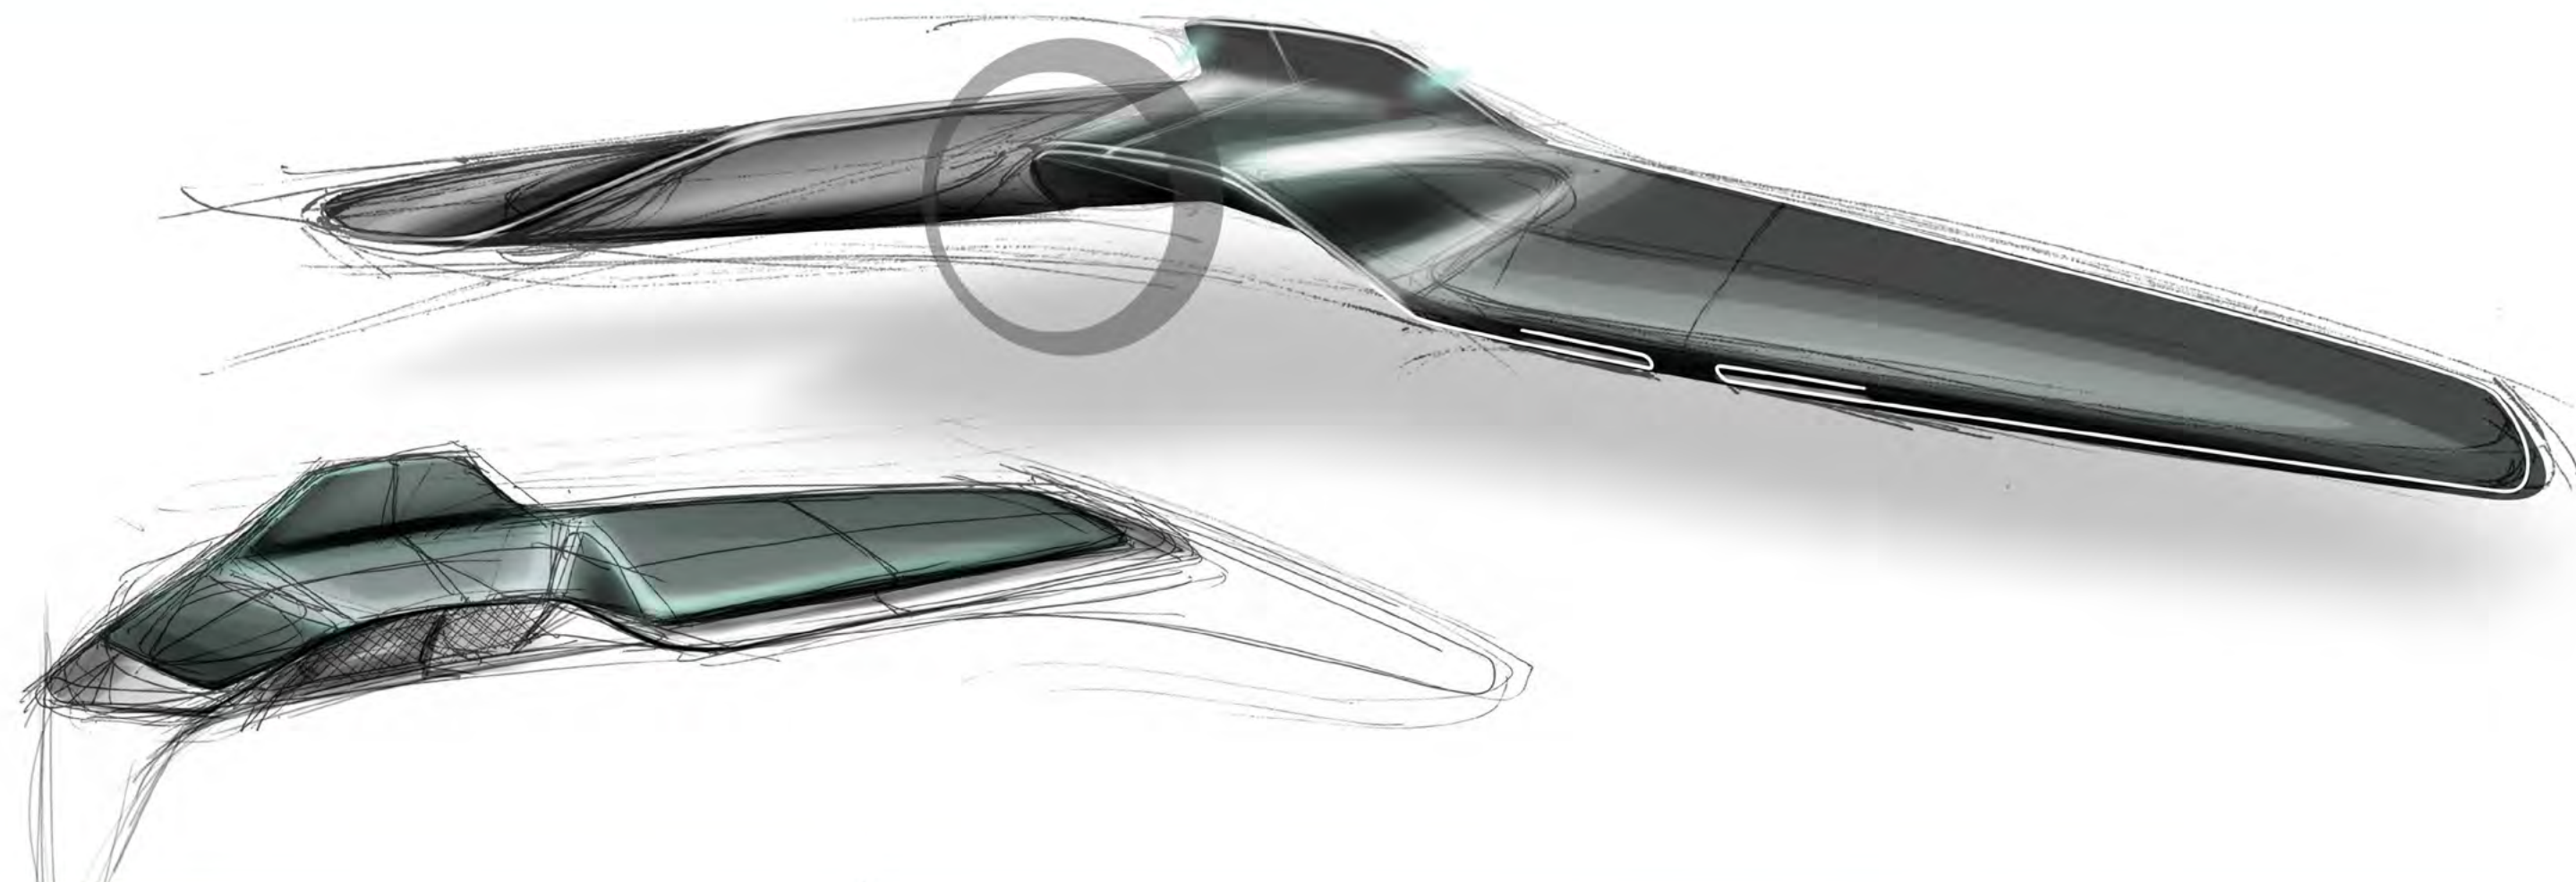

PRISTINE MIRROR FINISH

PARAMETRIC EMBOSSED PATTERN

BOARD

SO • GO

SURFACE
TWISTED

ARCHITECTURE
WRAPPING

DETAIL
SUBTLE / HIDDEN

SPECIAL
PINCHING

KIA IMAGINE CONCEPT

ICONIC KIA' GRILL SHAPE
APPLIED ON THE
-DASHBOARD MAIN STRUCTURE
-STEERING WHEEL

INTERPRETATION OF GRILL
SHAPE

SO • GO

Handle / Remote
 Navigate through
 the panoramic screen
 with multitouch technology