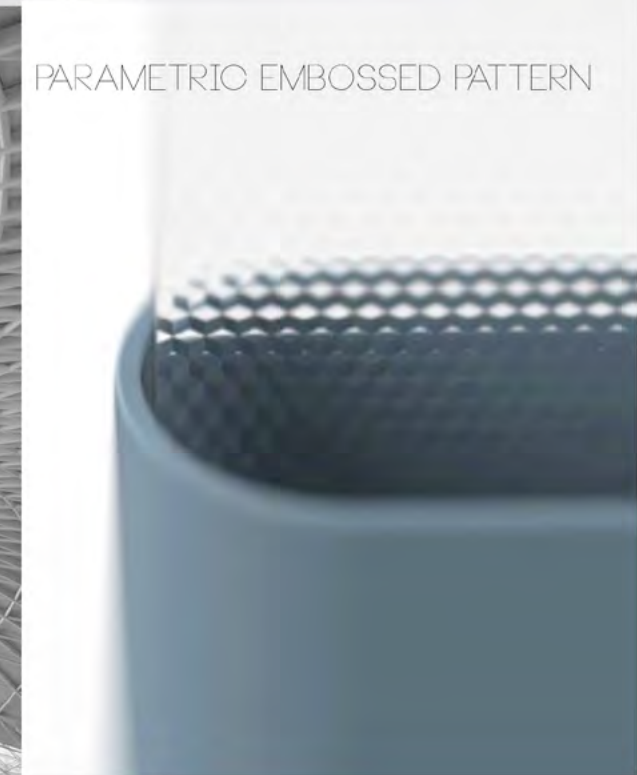

SO • GO

WEN
文

JING
靜

STRIPES / OVERLAY EFFECT

MATERIAL

PRISTINE MIRROR FINISH

PARAMETRIC EMBOSSED PATTERN

BOARD