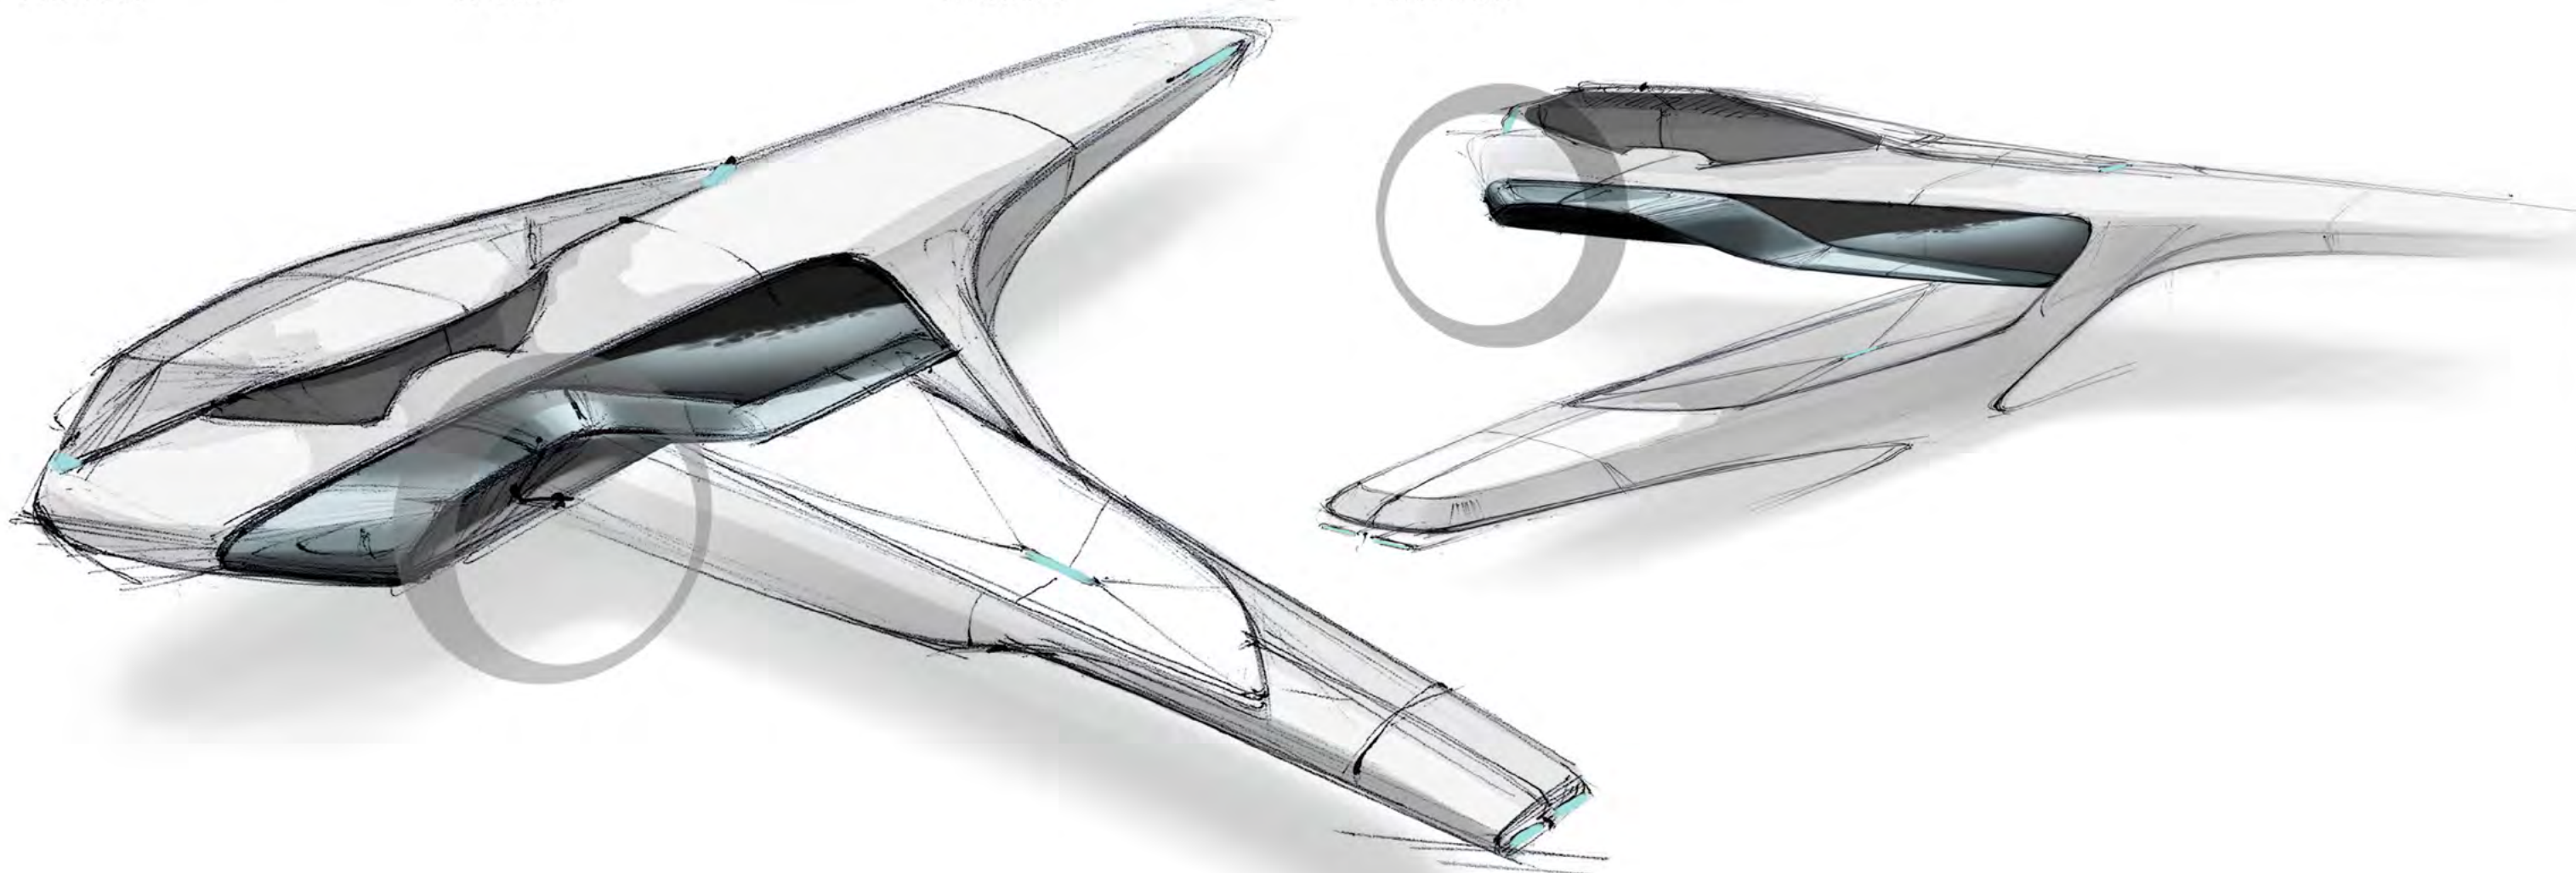

carbon fiber

textile with breathable
property sets
a new generation of
technical fabric

fabric

this new aluminium alloy
sets a new standard
both in a way it performs
and the way it looks

aluminium

raw material
directly extracted from
Earth

mineral

LUCID ADV 3.0

SURFACE

PRODUCT

ARCHITECTURE

ROBUST

SPECIAL

FLOATING

DETAIL

HIGH TECH

LUCID

ADV 3.0

cockpit cluster |

thin robust airvents
aluminium finish |

touch ID
floating display |

storage space |