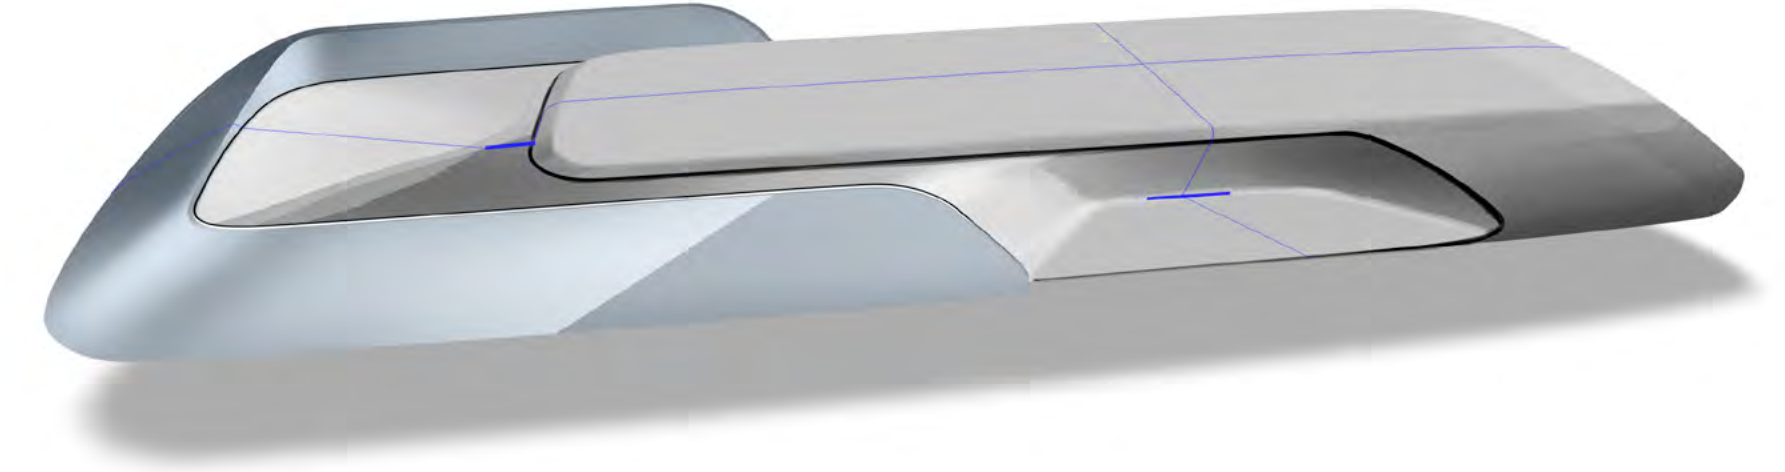

brushed aluminium

3D Print
futur-craft
technology

□
□
□
□
□

perform with technology to compete better

polesar

forward

SURFACE

FLAT

ARCHITECTURE

COMPATIBLE

DETAIL

INDUSTRIAL

SPECIAL

SINGLE PIECE

FACE I.D IS THE KEY TO UNLOCK THE CAR

COMMANDS LAYOUT LIKE A MIXING DECK