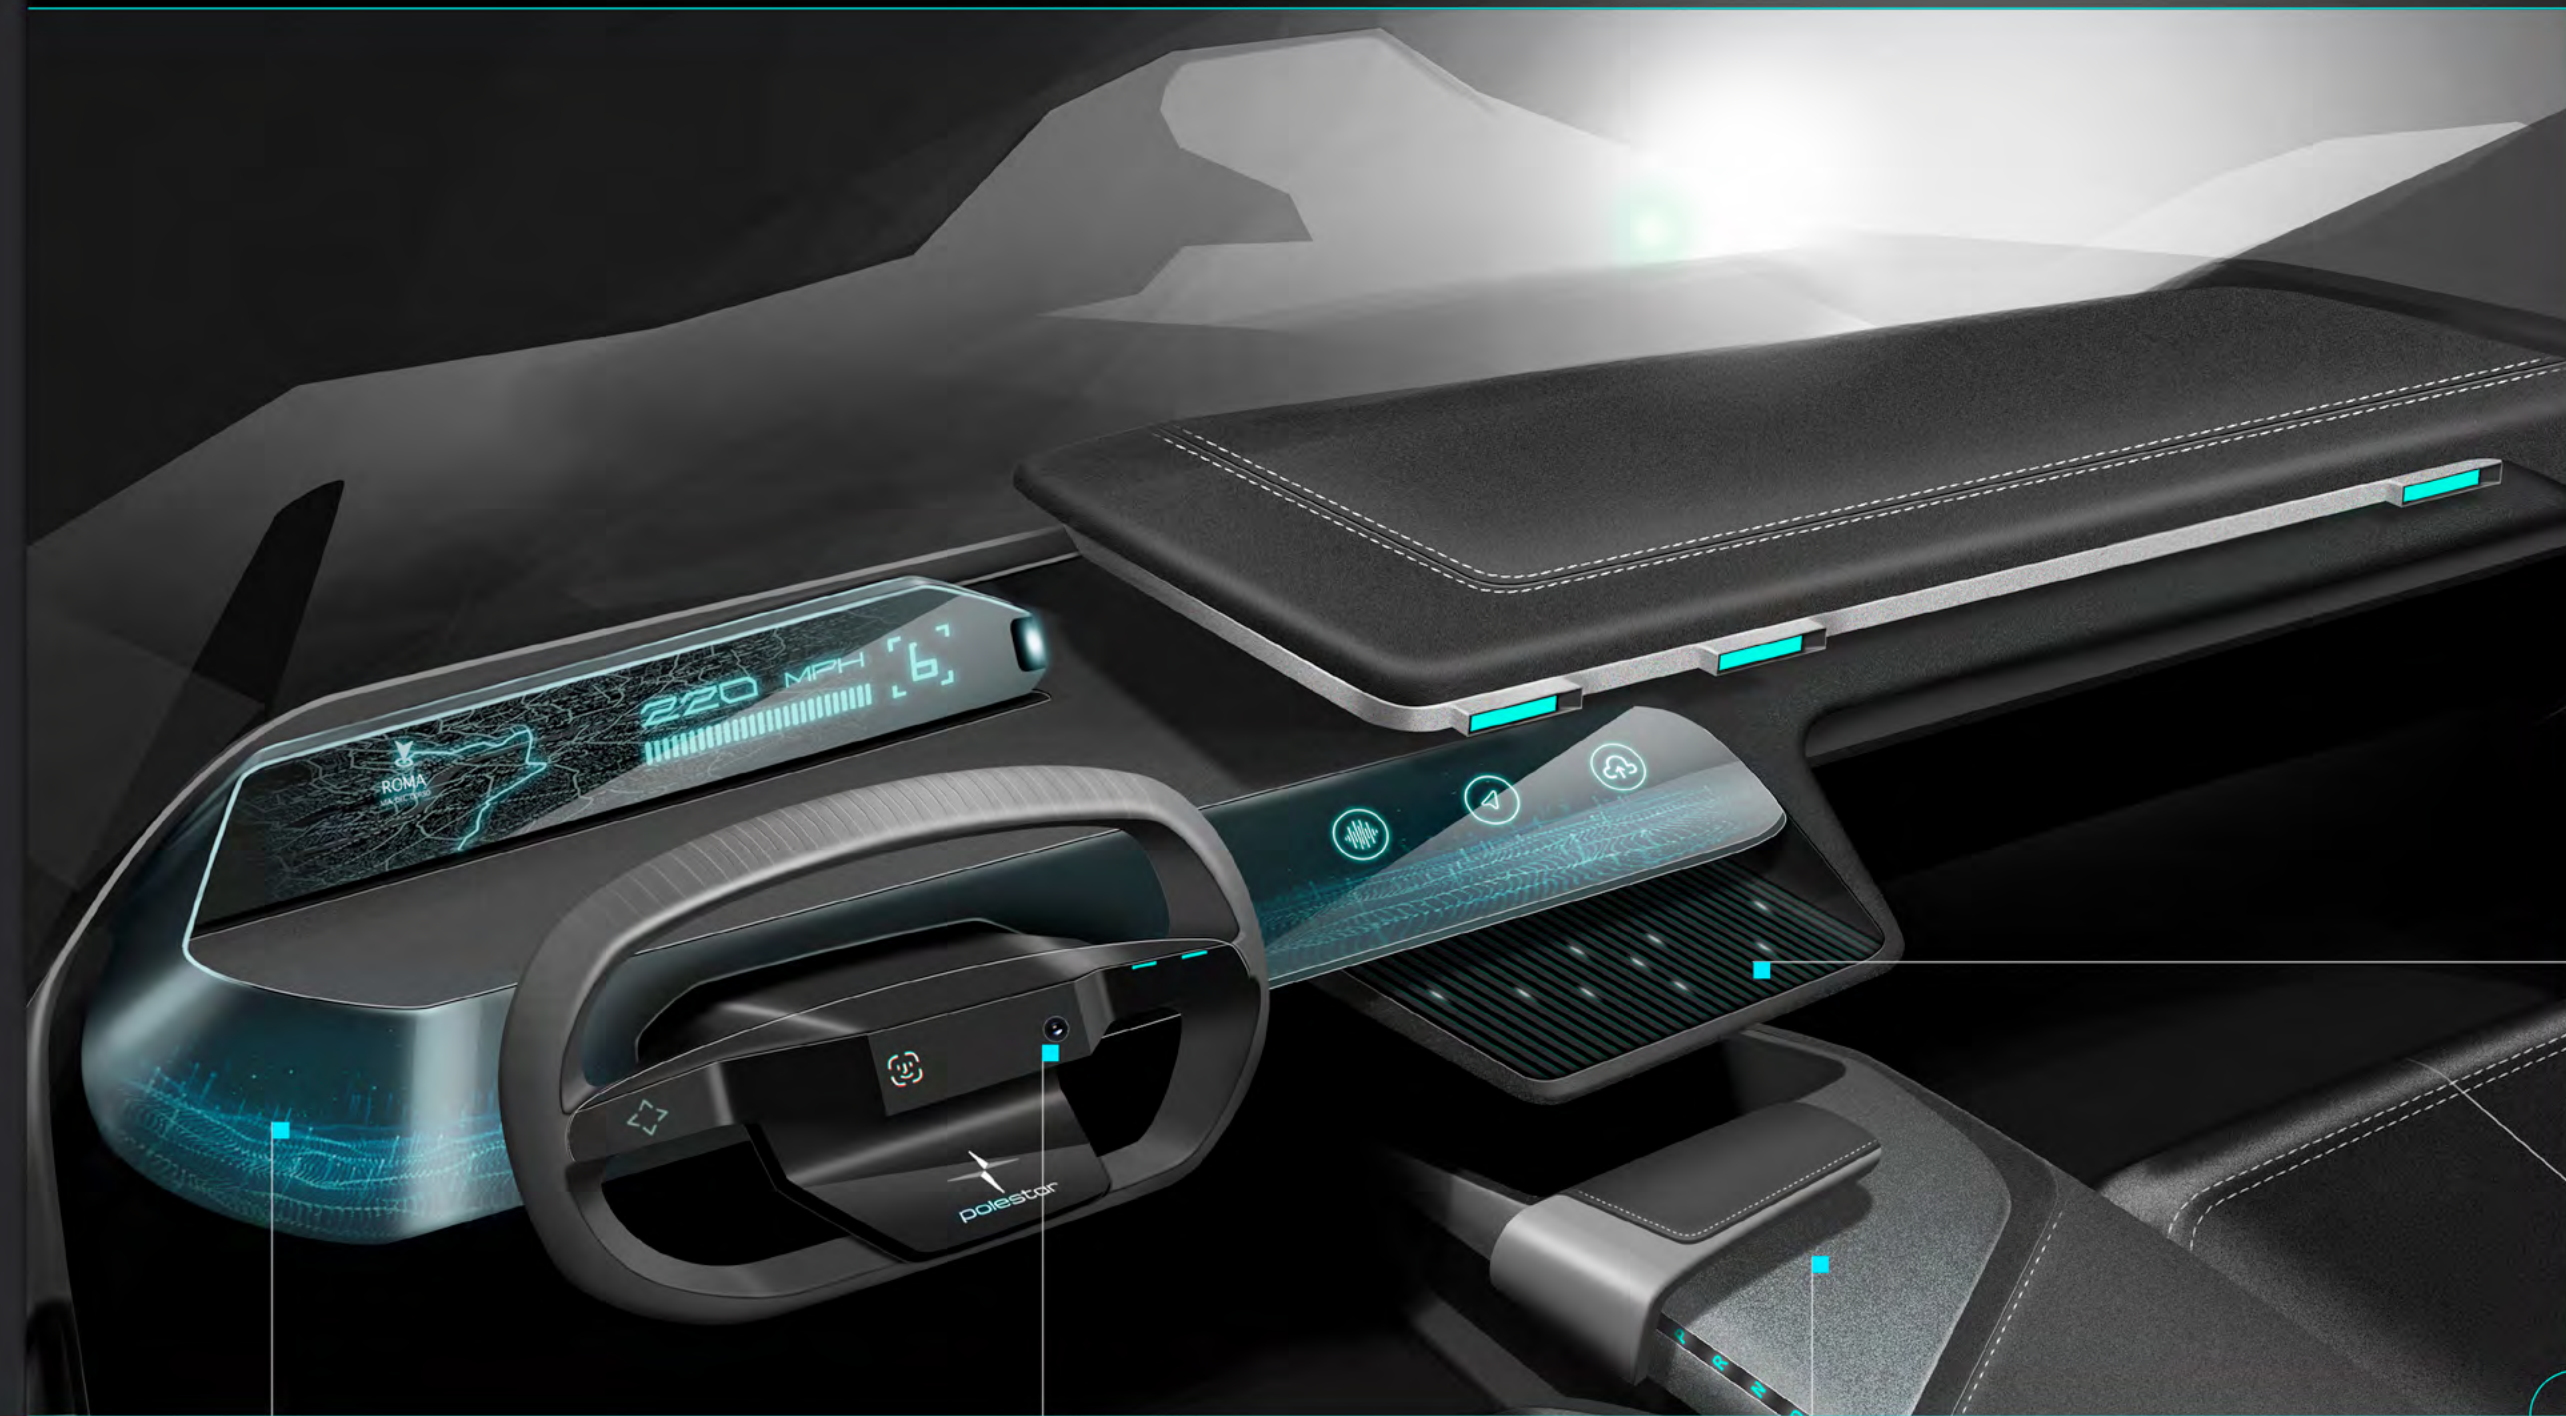

ARCHITECTURE

COMPATIBLE

DETAIL

INDUSTRIAL

SPECIAL

SINGLE PIECE

FACE I.D IS THE KEY TO UNLOCK THE CAR

COMMANDS LAYOUT LIKE A MIXING DECK