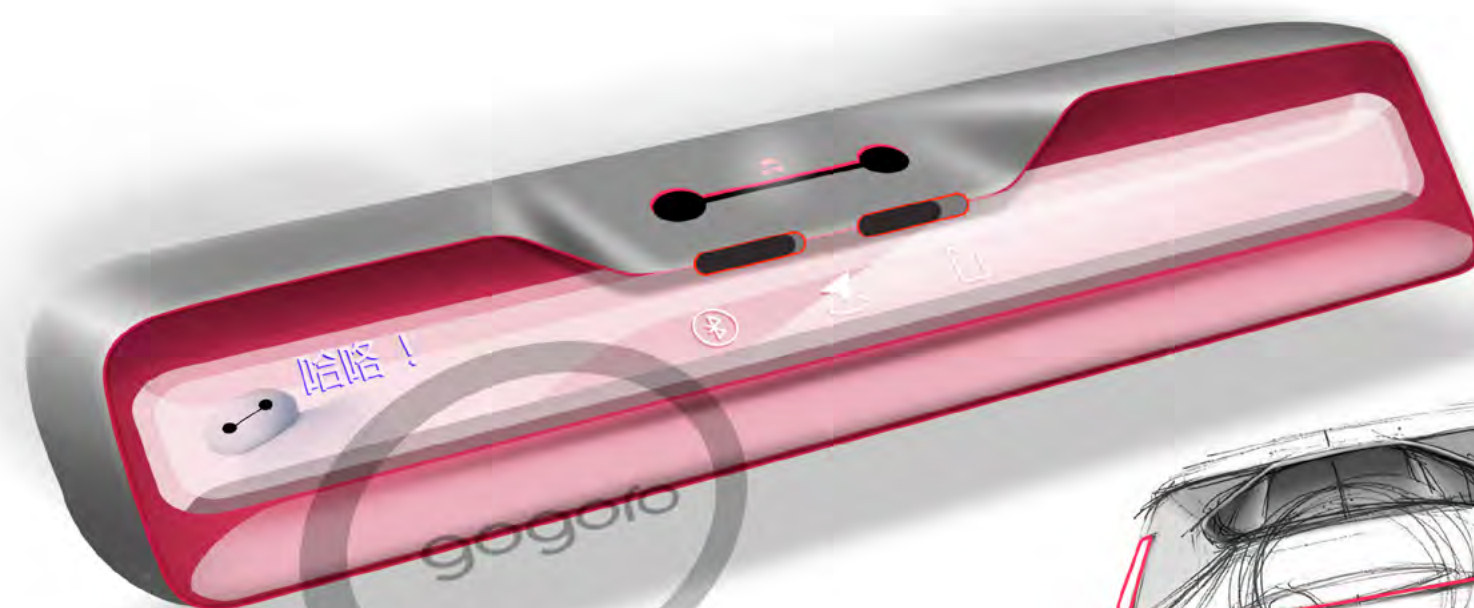

PLAYFUL CITY CAR / SERVICE (RENT)

IN TAIPEI

DASHBOARD
ARCHITECTURE EXPLORATION

IDEATION