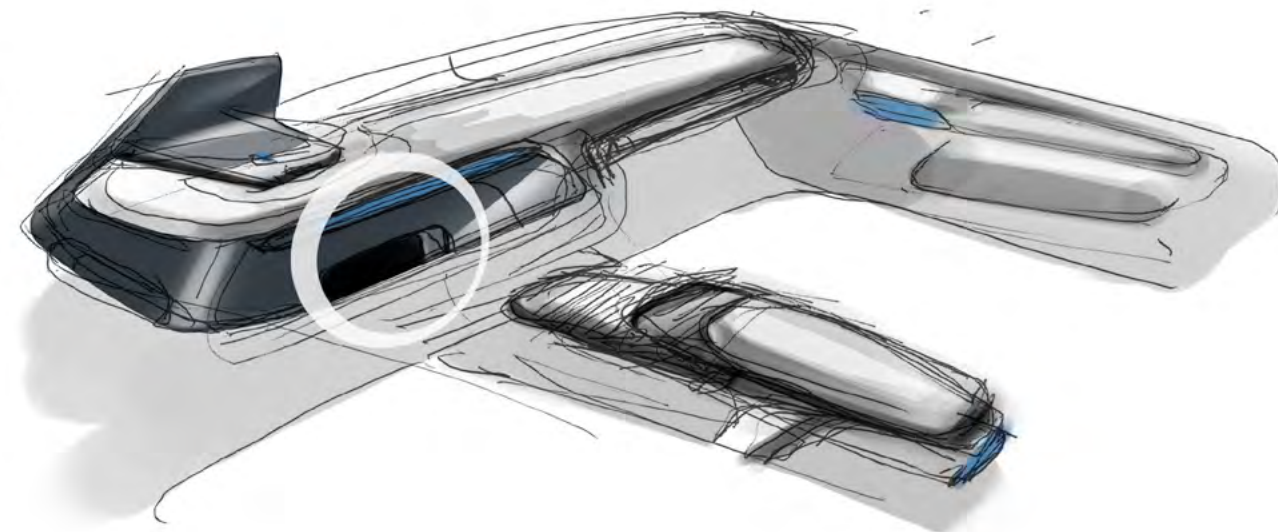

brushed aluminium

3D Print
futur-craft
technology

□
□
□
□
□

perform with technology to compete better

polesar

forward

SURFACE

FLAT

ARCHITECTURE

COMPATIBLE

DETAIL

INDUSTRIAL

SPECIAL

SINGLE PIECE

FACE I.D IS THE KEY TO UNLOCK THE CAR

COMMANDS LAYOUT LIKE A MIXING DECK