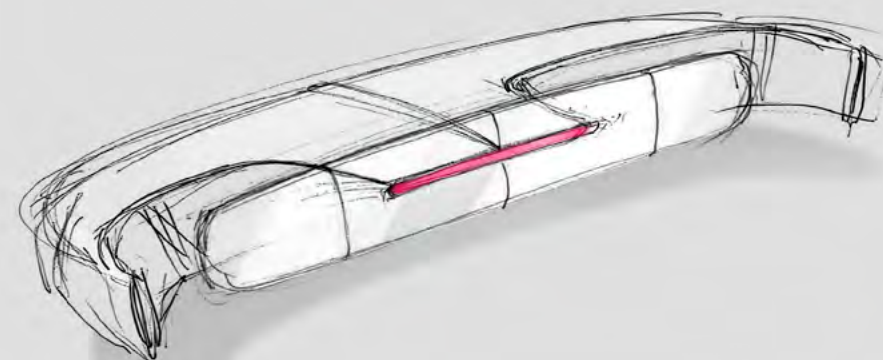

DETAIL
TRANSPARENT

SPECIAL
DRIVING PARTNER

PLAYFUL CITY CAR / SERVICE (RENT)

IN TAIPEI

DASHBOARD
ARCHITECTURE EXPLORATION

IDEATION

INTERACTIVE CONTACT ANIMOJI

CONCAVE UNIBODY
DEVELOPMENT

REFINEMENT

MONOVOLUME FINAL DIRECTION

Gogoro station

U.I

謝謝您選 Gogoro Baymax service

iPhone 黃偉勝 CONNECTED

Online Streaming music platform

KKbox Spotify Apple MUSIC

Interactives bubbles messages

Driving partner Baymax

Animoji contact interactive bubble

Liquid measure gauge

U.X

TERMINAL 2E 桃園機場

Hongkongese in Taipei

polestar