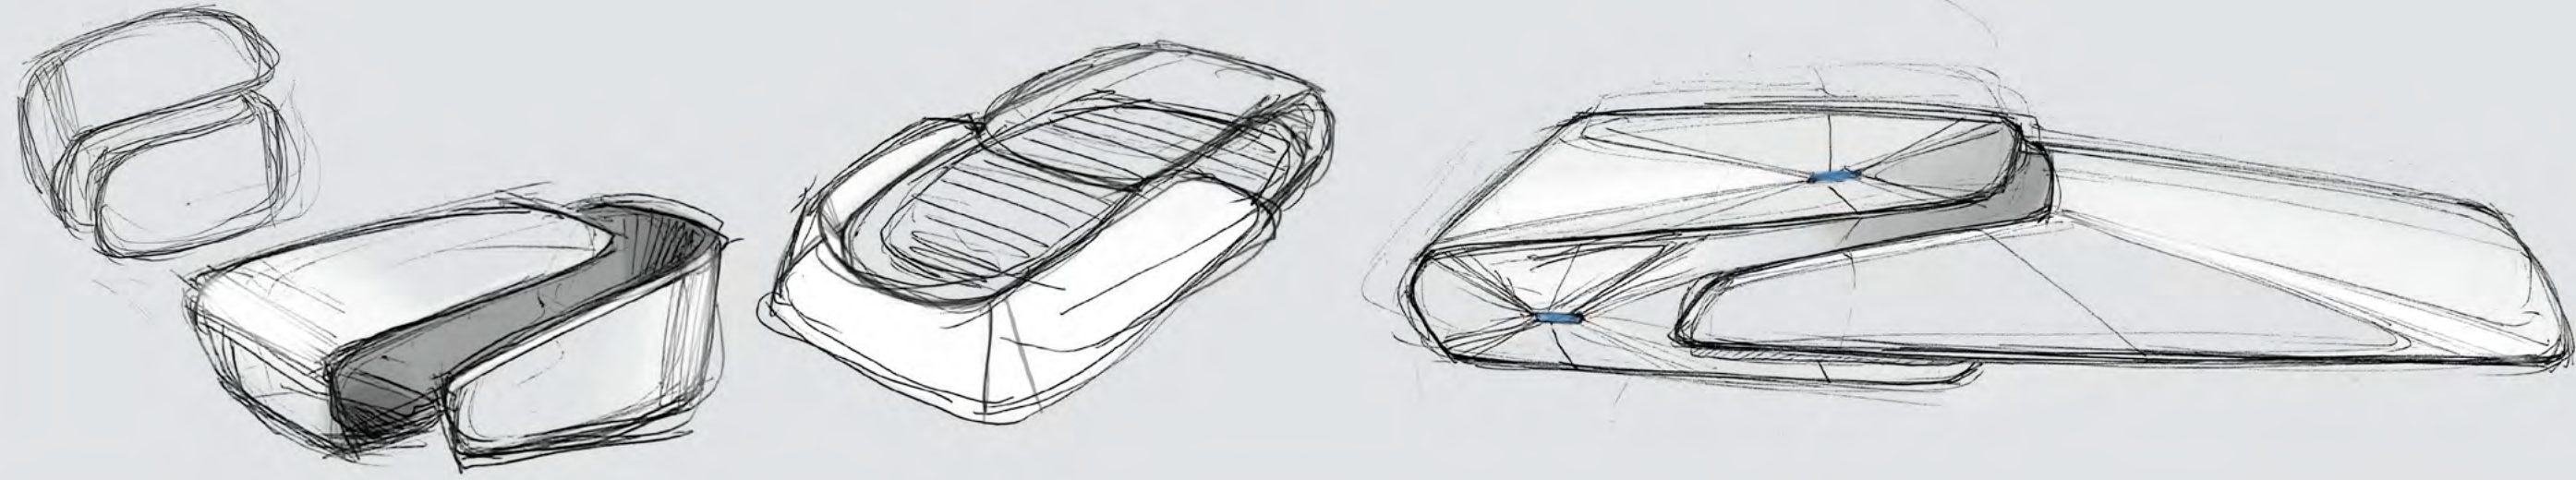

brushed aluminium

3D Print
futur-craft
technology

□
□
□
□
□

perform with technology to compete better

polesar

forward

SURFACE

FLAT

ARCHITECTURE

COMPATIBLE

DETAIL

INDUSTRIAL

SPECIAL

SINGLE PIECE

FACE I.D IS THE KEY TO UNLOCK THE CAR

COMMANDS LAYOUT LIKE A MIXING DECK